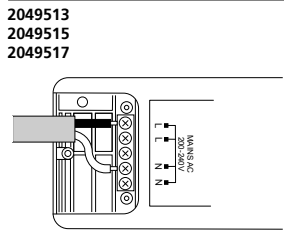

2049513 2049515  
 2049517 2049519  
 2049521 2049523  
 2050661 2050663  
 2050665

! ~~X~~ IP65 (2050668 2050670 2050672 2050674 2050676 2050678)

- Shallow Dish - IP44**  
2017373 2017374 2017375  
2017376 2019080
- Floating Glass**  
2017400 2017401 2017402  
2008750 2008752
- Shallow Ring**  
2017360 2017361 2017362 2017363
- Glow Ring**  
2017380 2017381 2017382  
2017383 2017384 2017385
- Deep Decorative Ring**  
2017364 2017365 2017366 2017367  
2017368 2017369 2017370 2017371  
2017372
- Metal Ring**  
2017377 2017378 2017379
- Micro Kometa Ring**  
2049561
- Micro Glass Dish**  
2049563 2049564
- Micro Floating Glass Stack**  
2049565 2049566