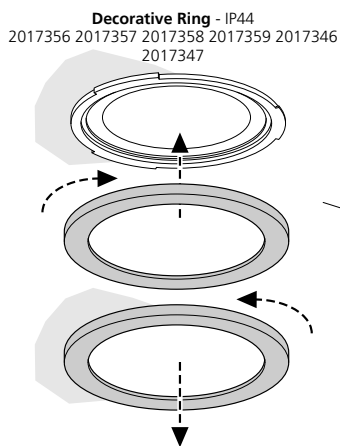

2049513 2049515  
 2049517 2049519  
 2049521 2049523  
 2050661 2050663  
 2050665

! ~~X~~ IP65 (2050668 2050670 2050672 2050674 2050676 2050678)

- Shallow Dish - IP44**  
2017373 2017374 2017375  
2017376 2019080
- Floating Glass**  
2017400 2017401 2017402  
2008750 2008752
- Shallow Ring**  
2017360 2017361 2017362 2017363
- Glow Ring**  
2017380 2017381 2017382  
2017383 2017384 2017385
- Deep Decorative Ring**  
2017364 2017365 2017366 2017367  
2017368 2017369 2017370 2017371  
2017372
- Metal Ring**  
2017377 2017378 2017379
- Micro Kometa Ring**  
2049561
- Micro Glass Dish**  
2049563 2049564
- Micro Floating Glass Stack**  
2049565 2049566

- Kick Reflector**  
2017397 2017398 2017399