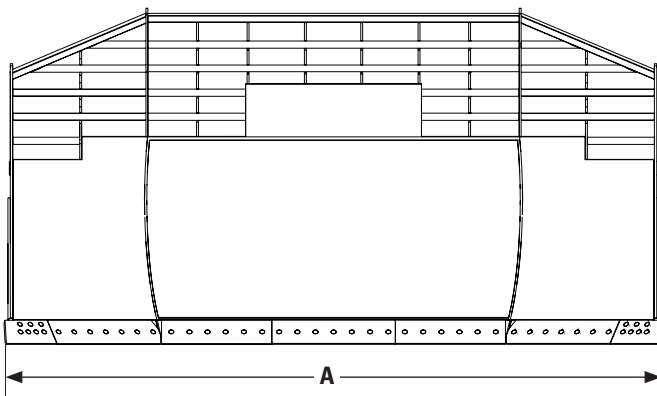

Cat[®] Landfill Blades

D7–D9 DOZERS

Landfill Blades are available with the blade rear painted black for glare reduction as a factory option.

Contact your Cat[®] dealer for more information.

Capacity	(A) Width		(B) Height		Wing Angle deg	Weight		
	m ³	(yd ³)	mm	(in)		mm	(in)	kg
18.4	(23.7)	4,267	(168)	2,184	(86)	30	2,567	(5,660)
23.7	(31.0)	5,512	(217)	2,083	(82)	30	3,642	(8,030)
23.3	(30.5)	4,928	(194)	2,286	(90)	30	3,311	(7,300)
38.2	(50.0)	5,436	(214)	2,184	(86)	30	4,218	(9,300)