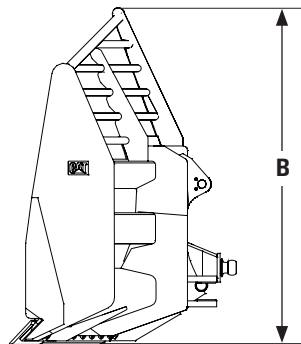

Cat[®] Landfill Blades

D7–D9 DOZERS

Landfill Blades are available with the blade rear painted black for glare reduction as a factory option.

Contact your Cat[®] dealer for more information.

Capacity	(A) Width		(B) Height		Wing Angle deg	Weight		
	m ³	(yd ³)	mm	(in)		mm	(in)	kg
18.4	(23.7)	4,267	(168)	2,184	(86)	30	2,567	(5,660)
23.7	(31.0)	5,512	(217)	2,083	(82)	30	3,642	(8,030)
23.3	(30.5)	4,928	(194)	2,286	(90)	30	3,311	(7,300)
38.2	(50.0)	5,436	(214)	2,184	(86)	30	4,218	(9,300)