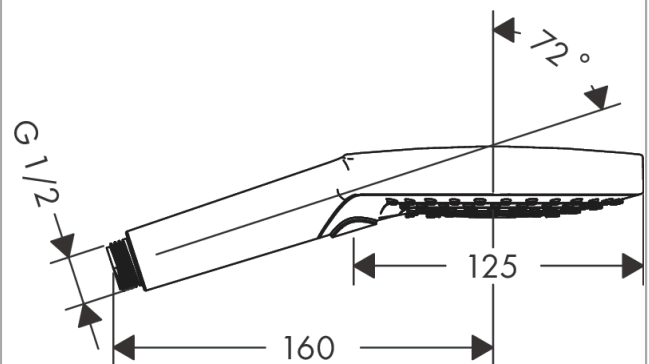

Scale drawing