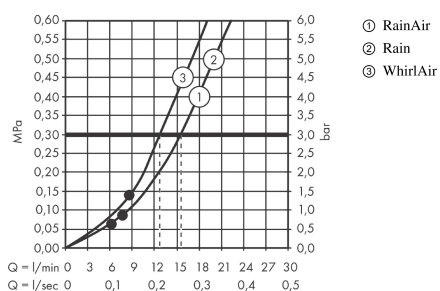

Flowchart

The consumption was measured in combination with the appropriate fittings (thermostat/mixer/ in-wall valve) to reflect actual application in practice.