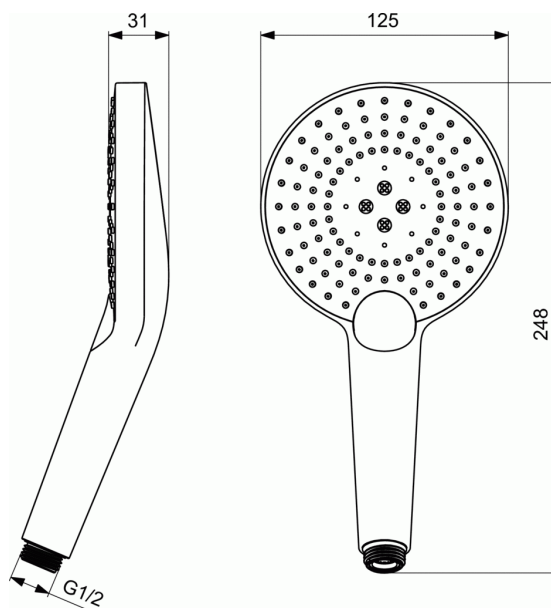

IDEALRAIN EVOJET

Round Hand shower 125 mm

Round Hand shower 125 mm

ABS body chrome plated

Gloss White spray surface, light grey nozzles

3 spray modes, activated with push button:

- Rain
- Drop-jet
- Massage

Rain and massage nozzles - soft & easy to clean

Drop jet nozzles are hard plastics

Flow rate limiter 8 l/min

IS logo on the body

Water pressure more than 0.1 Bar

FINISHES*

AA

* AA = Chrome