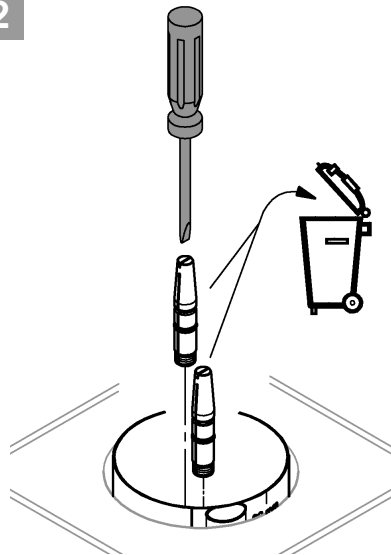

DIN 1988
DIN EN 806

1

2

3

4

5

6