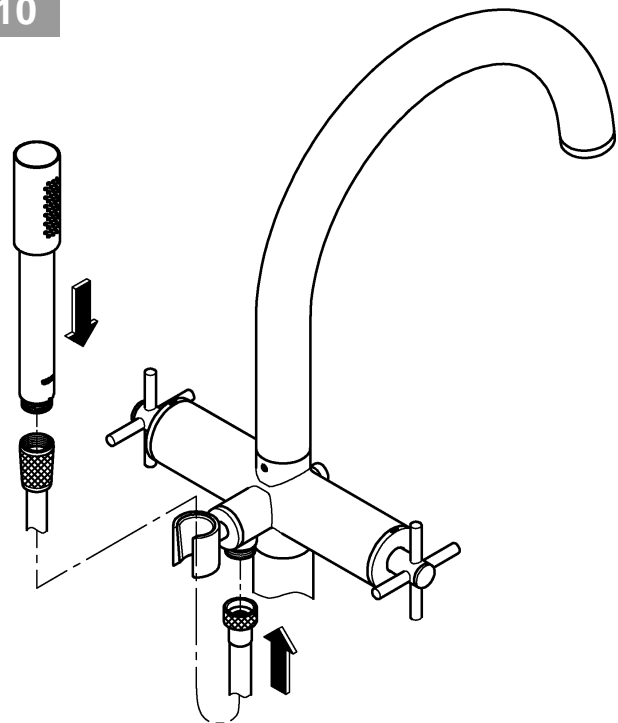

7

8

9

10

17mm

2,5mm

Pure Freude an Wasser

GROHE
WAVES