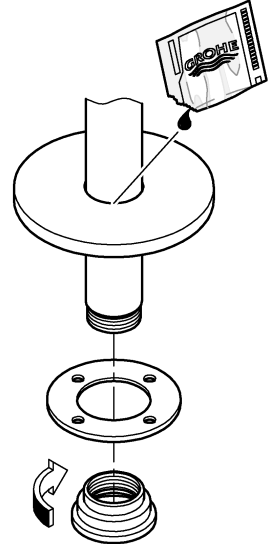

DIN 1988
DIN EN 806

1

2

3

4

5

6