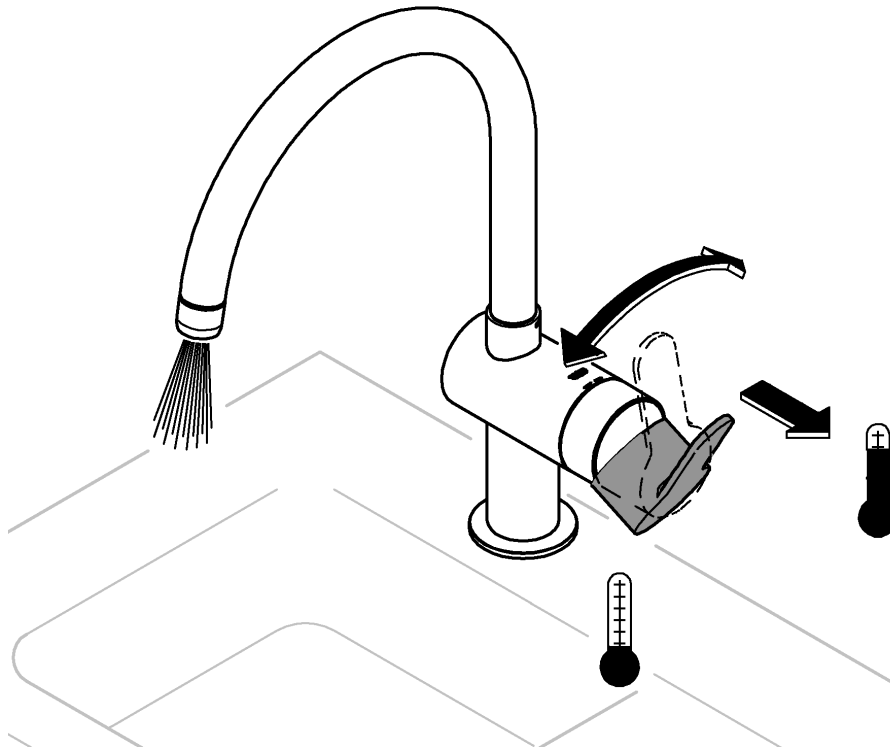

31 493

30 336

32 452
32 453