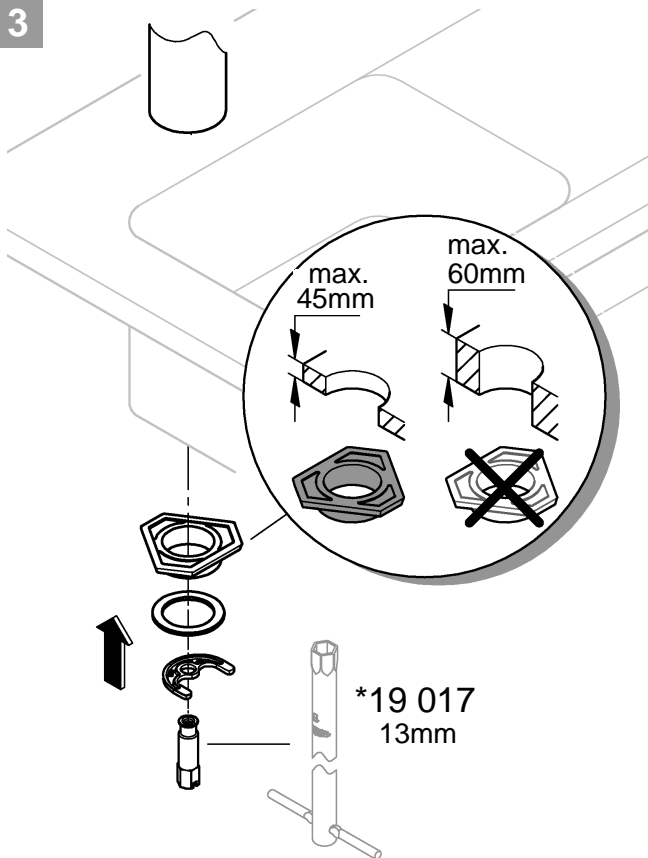

5

6

7

31 493

32 452

32 453
30 336

DIN
1988
DIN
EN
806

1

2

3

4

31 493

30 336

32 452
32 453

30 336	G 1/2

32 453	G 3/8

*46 375	
*19 017	
	13mm

A series of horizontal lines for writing, consisting of 21 evenly spaced lines that span the width of the page.

Pure Freude an Wasser

GROHE
WAVES

D

+49 571 3989 333
helpline@grohe.de