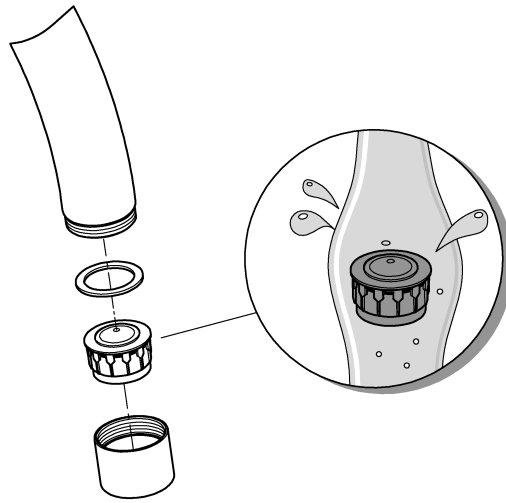

2

3

4

31 493

30 336

32 452
32 453

30 336	G 1/2

32 453	G 3/8

*46 375	
*19 017	
	13mm

A series of horizontal lines for writing, consisting of 21 evenly spaced lines that span the width of the page.

Pure Freude an Wasser

GROHE
WAVES

D

+49 571 3989 333
helpline@grohe.de