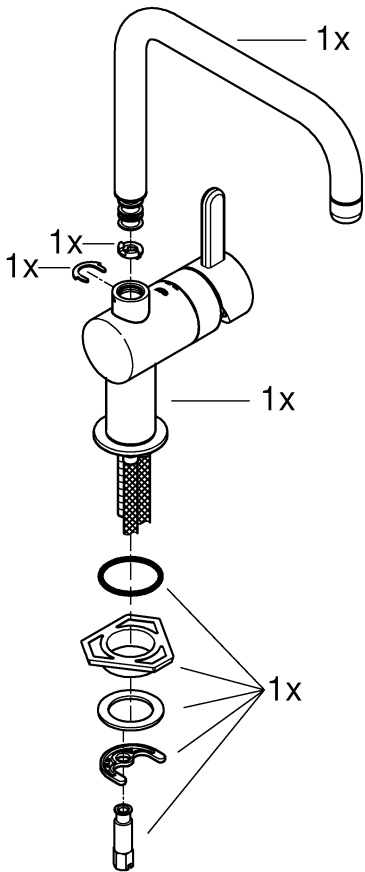

5

6

7

31 493

32 452

32 453
30 336

DIN
1988
DIN
EN
806

1

2

3

4

31 493

30 336

32 452
32 453

30 336	G 1/2

32 453	G 3/8

*46 375	
*19 017	
	13mm

A series of horizontal lines for writing, consisting of 21 evenly spaced lines that span the width of the page.

Pure Freude an Wasser

GROHE
WAVES

D

+49 571 3989 333
helpline@grohe.de