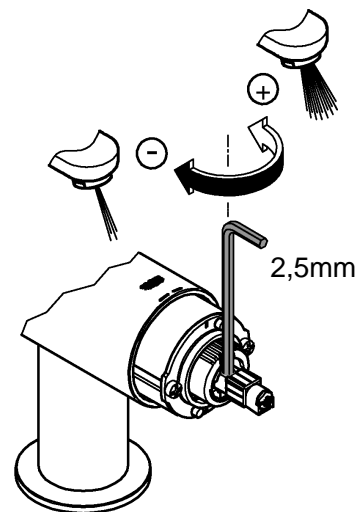

2

3

4

31 493

30 336

32 452
32 453

30 336	G 1/2

32 453	G 3/8

*46 375	
*19 017	
	13mm

A series of horizontal lines for writing, consisting of 21 evenly spaced lines that span the width of the page.

Pure Freude an Wasser

GROHE
WAVES

D

+49 571 3989 333
helpline@grohe.de