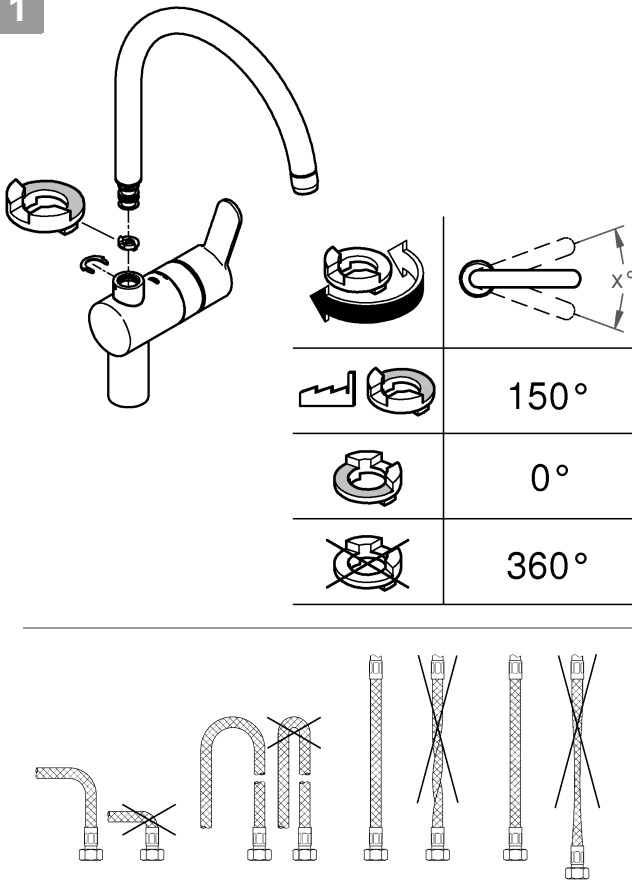

5

6

7

31 493

32 452

32 453
30 336

DIN
1988
DIN
EN
806

1

*46 375	
*19 017	
	13mm

A series of horizontal lines for writing, consisting of 21 evenly spaced lines that span the width of the page.

Pure Freude an Wasser

GROHE
WAVES

D

+49 571 3989 333
helpline@grohe.de