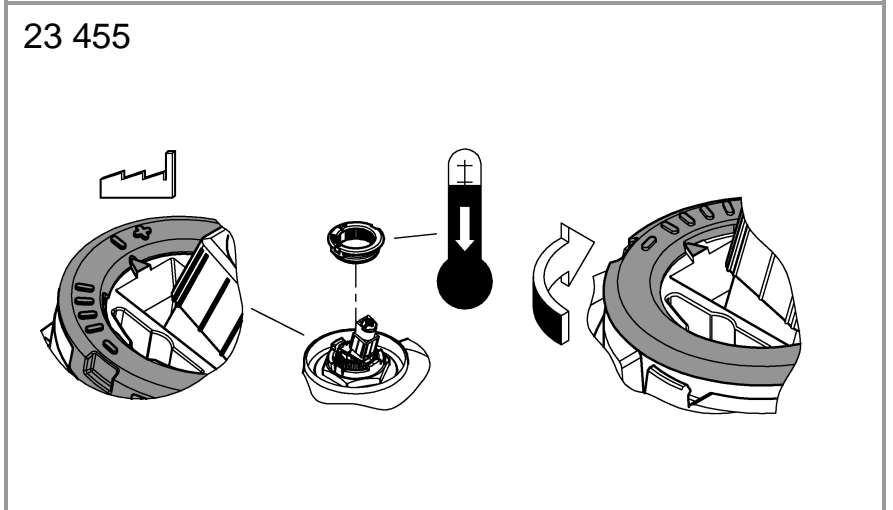

3

SERVICE

*19 332	32mm
*19 017	13mm
*46 375	

	07 052	180mm
	*07 341	350mm

A series of horizontal lines for writing, consisting of 20 evenly spaced lines.

Pure Freude an Wasser

**GROHE**  
WAVES

**D**