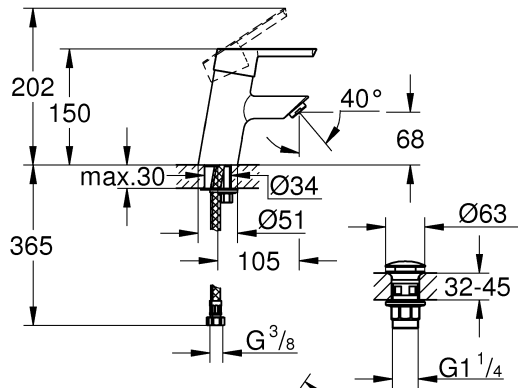

Start

23 455

Feel

23 747

32 268

Feel

32 557

Feel

32 558

1

2 - 4

5

6

7

8

9