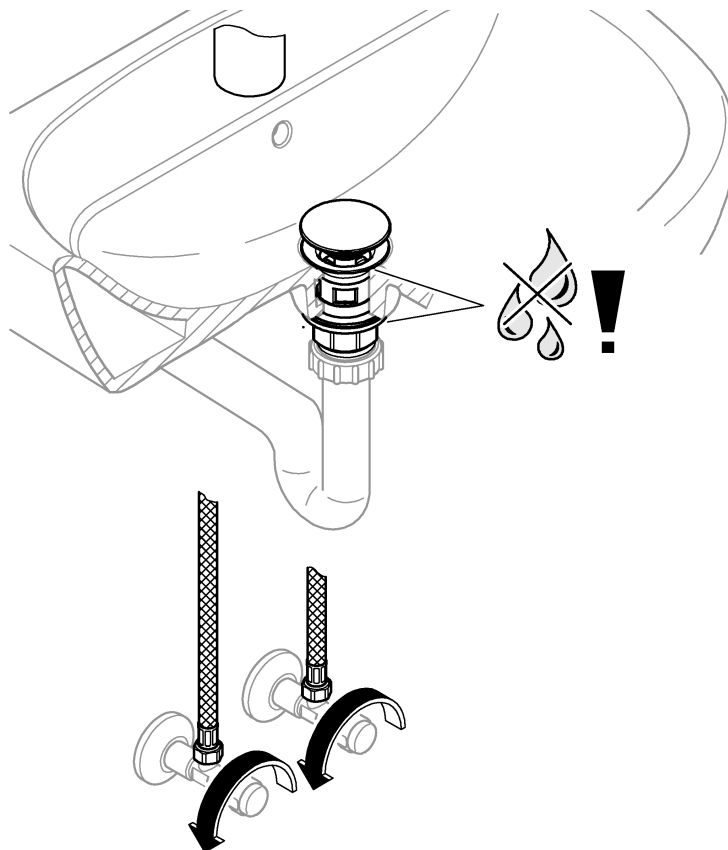

3

SERVICE

*19 332	32mm
*19 017	13mm
*46 375	

	07 052	180mm
	*07 341	350mm

A series of horizontal lines for writing, consisting of 20 evenly spaced lines.

Pure Freude an Wasser

**GROHE**  
WAVES

**D**