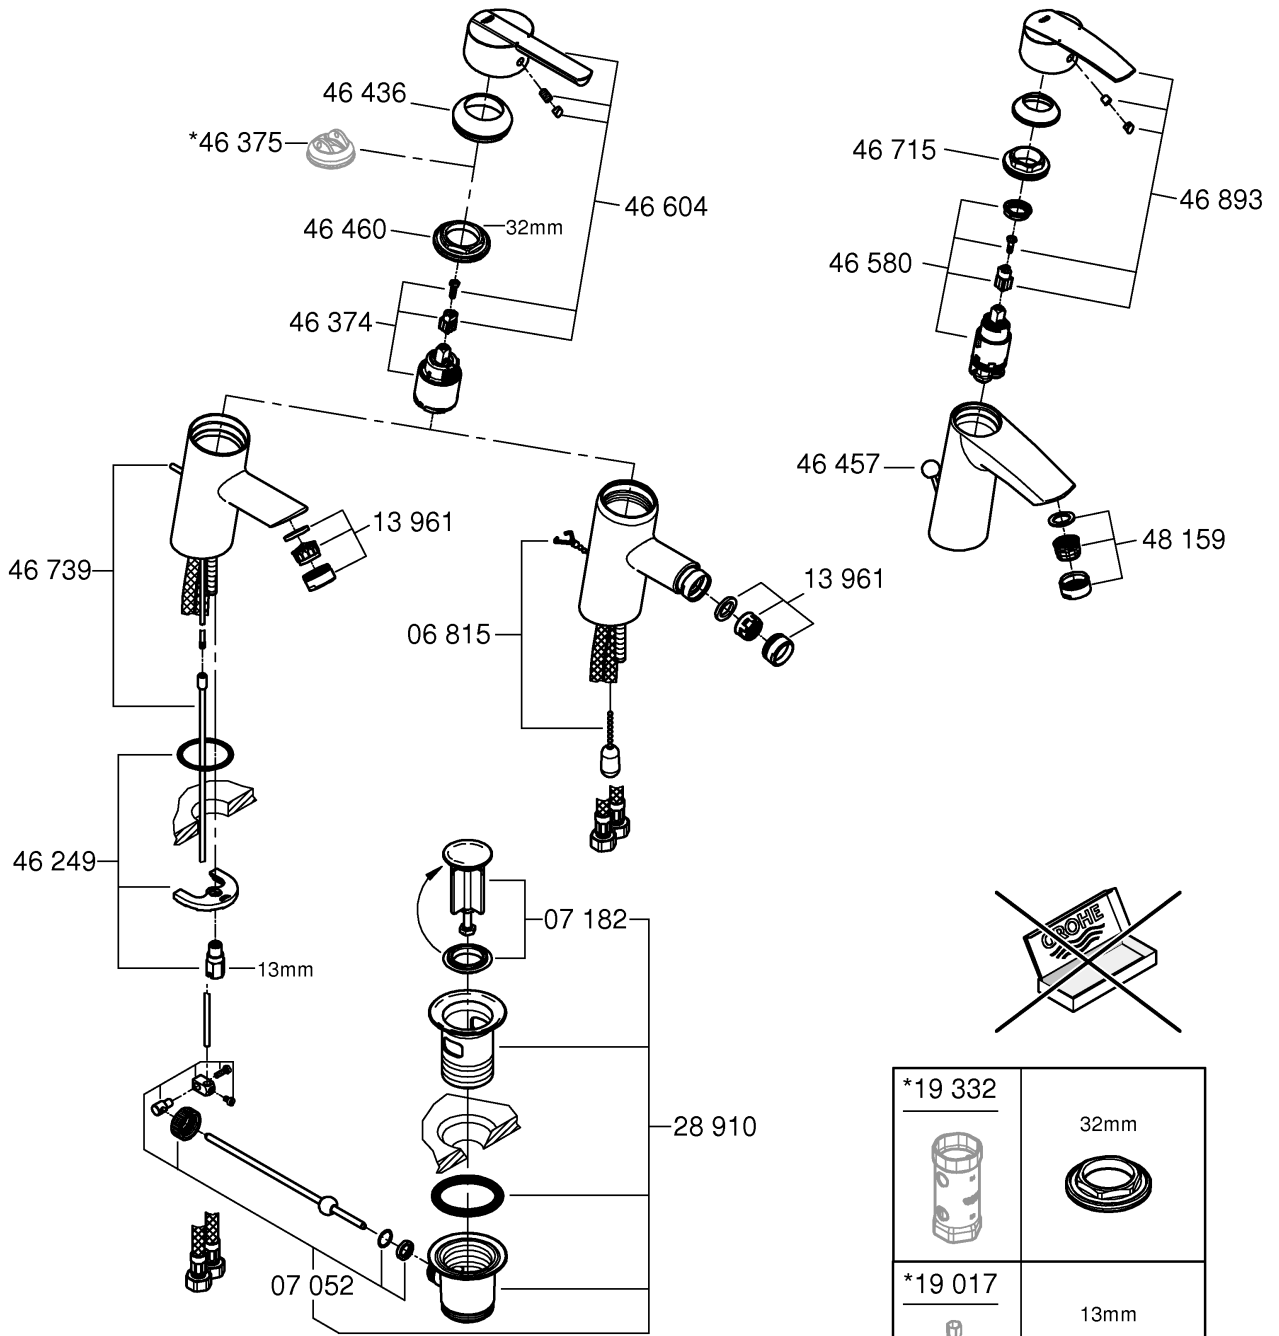

3

SERVICE

*19 332	32mm
*19 017	13mm
*46 375	

	07 052	180mm
	*07 341	350mm

A series of horizontal lines for writing, consisting of 20 evenly spaced lines.

Pure Freude an Wasser

**GROHE**  
WAVES

**D**