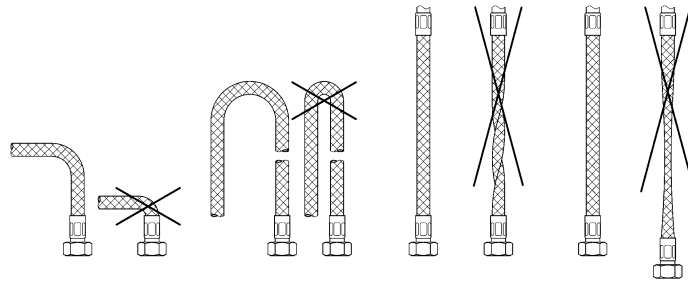

13mm  
\*19 017

32mm  
\*19 332

1a

1b

2

3

1

2

3

SERVICE

*19 332	32mm
*19 017	13mm
*46 375	

	07 052	180mm
	*07 341	350mm

A series of horizontal lines for writing, consisting of 20 evenly spaced lines.

Pure Freude an Wasser

**GROHE**  
WAVES

**D**