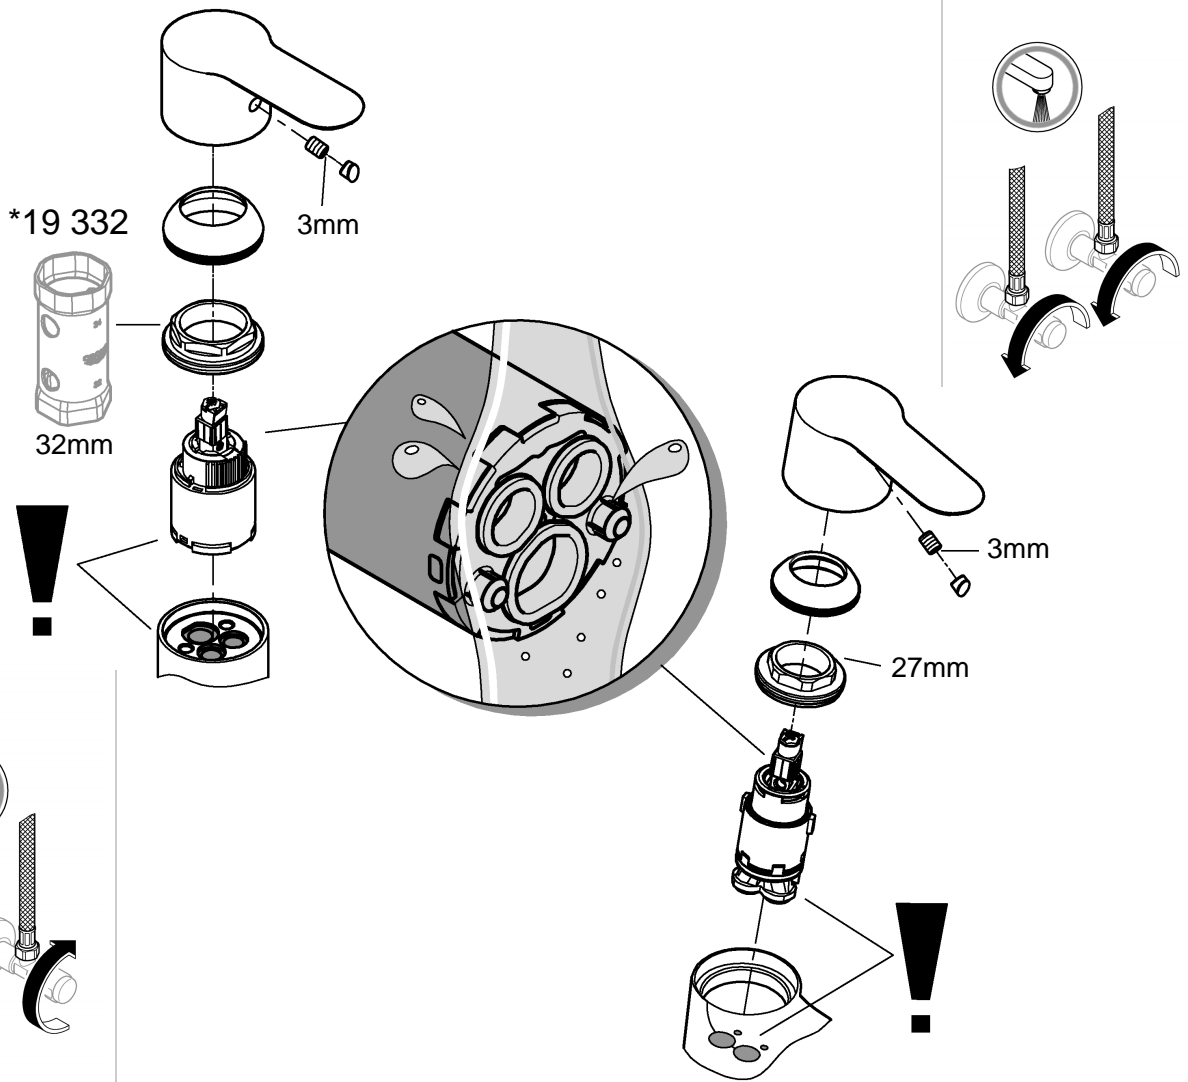

3

SERVICE

*19 332	32mm
*19 017	13mm
*46 375	

	07 052	180mm
	*07 341	350mm

A series of horizontal lines for writing, consisting of 20 evenly spaced lines.

Pure Freude an Wasser

**GROHE**  
WAVES

**D**