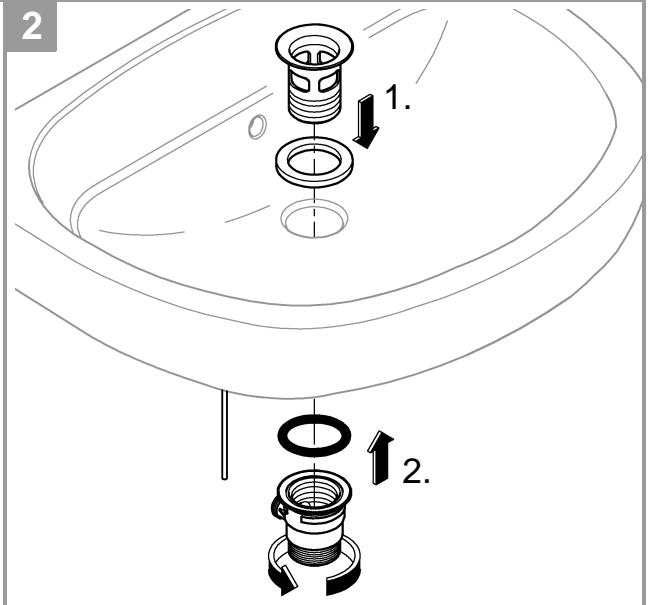

13mm  
\*19 017

32mm  
\*19 332

1a

1b

2

3

1

2

3

SERVICE

*19 332	32mm
*19 017	13mm
*46 375	

	07 052	180mm
	*07 341	350mm

A series of horizontal lines for writing, consisting of 20 evenly spaced lines.

Pure Freude an Wasser

**GROHE**  
WAVES

**D**