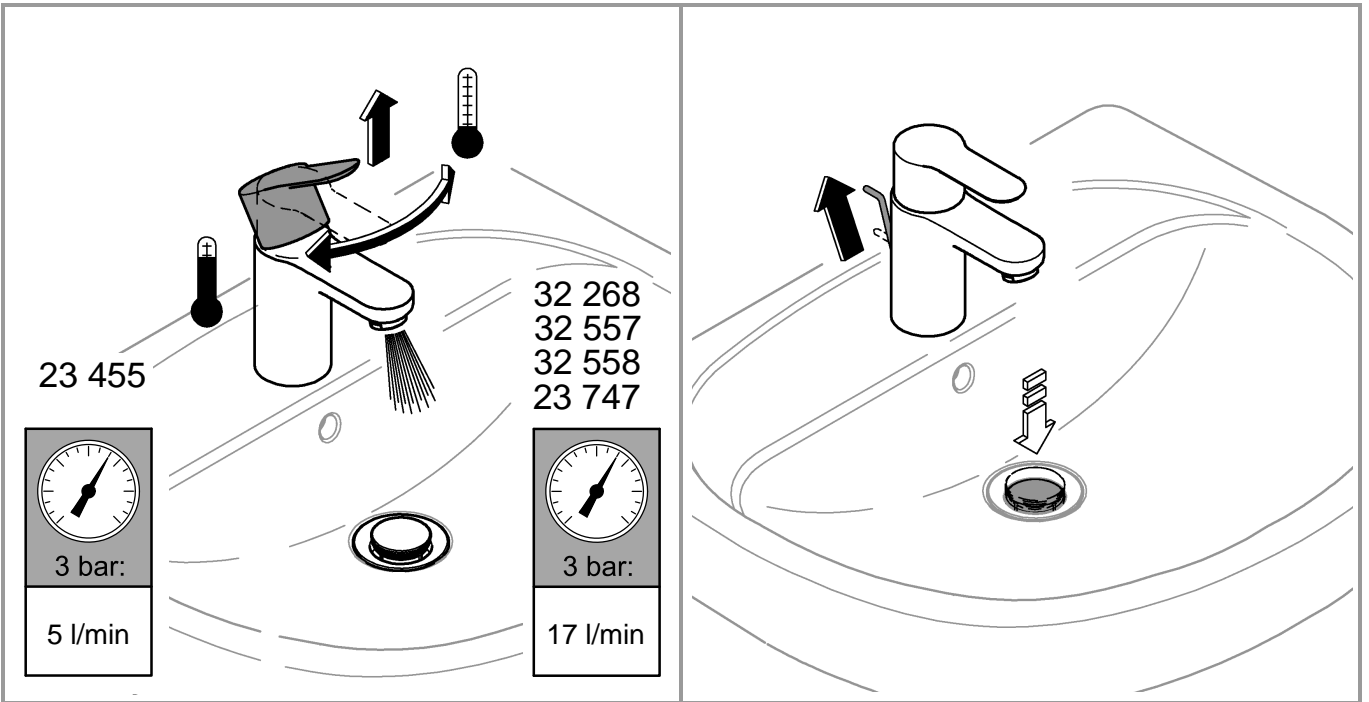

3

SERVICE

*19 332	32mm
*19 017	13mm
*46 375	

	07 052	180mm
	*07 341	350mm

A series of horizontal lines for writing, consisting of 20 evenly spaced lines.

Pure Freude an Wasser

**GROHE**  
WAVES

**D**