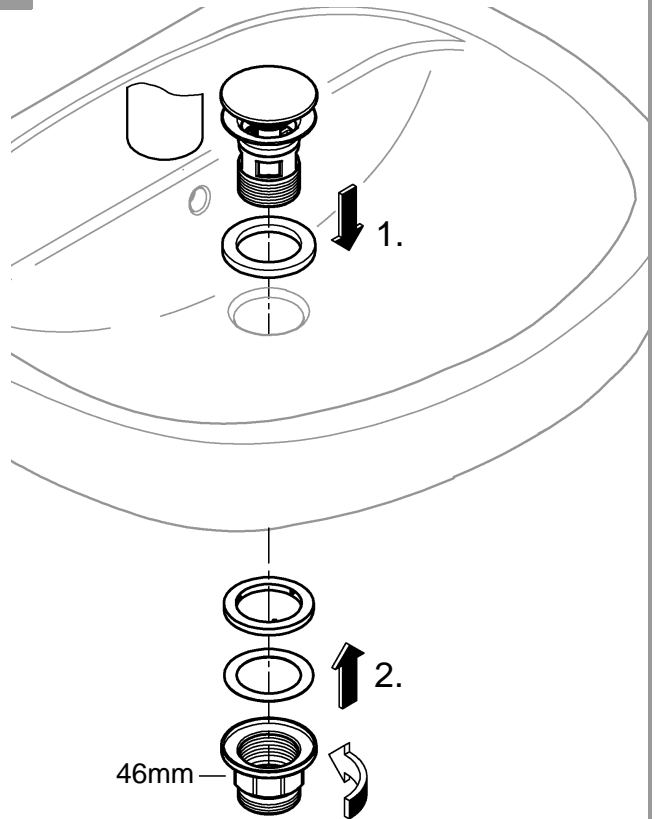

13mm  
\*19 017

32mm  
\*19 332

1a

1b

2

3

1

2

3

SERVICE

*19 332	32mm
*19 017	13mm
*46 375	

	07 052	180mm
	*07 341	350mm

A series of horizontal lines for writing, consisting of 20 evenly spaced lines.

Pure Freude an Wasser

**GROHE**  
WAVES

**D**