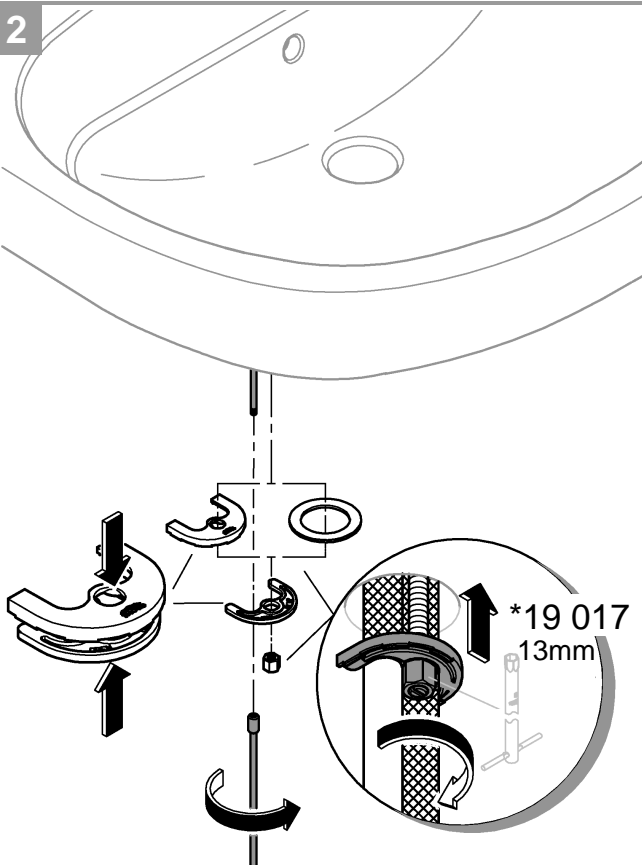

13mm  
\*19 017

32mm  
\*19 332

1a

1b

2

3

1

2

3

SERVICE

*19 332	32mm
*19 017	13mm
*46 375	

	07 052	180mm
	*07 341	350mm

A series of horizontal lines for writing, consisting of 20 evenly spaced lines.

Pure Freude an Wasser

**GROHE**  
WAVES

**D**