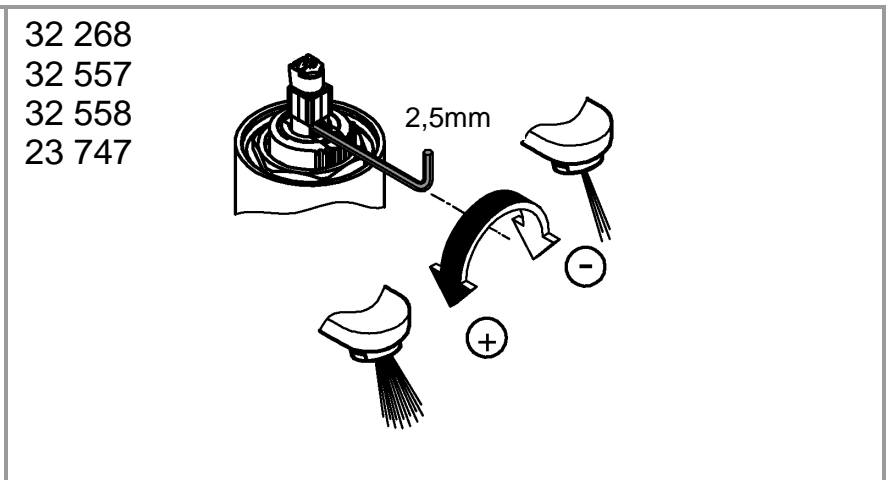

13mm  
\*19 017

32mm  
\*19 332

1a

1b

2

3

1

2

3

SERVICE

*19 332	32mm
*19 017	13mm
*46 375	

	07 052	180mm
	*07 341	350mm

A series of horizontal lines for writing, consisting of 20 evenly spaced lines.

Pure Freude an Wasser

**GROHE**  
WAVES

**D**