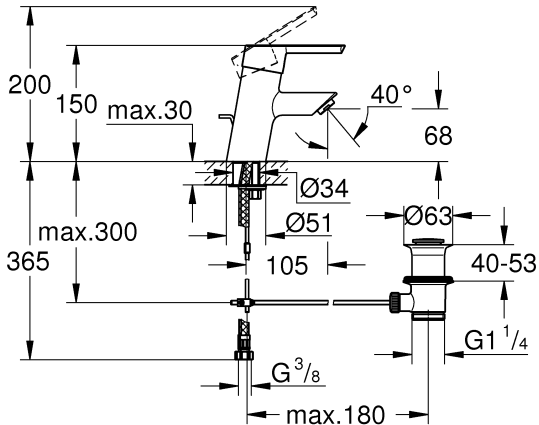

Start

23 455

Feel

23 747

32 268

Feel

32 557

Feel

32 558

1

2 - 4

5

6

7

8

9