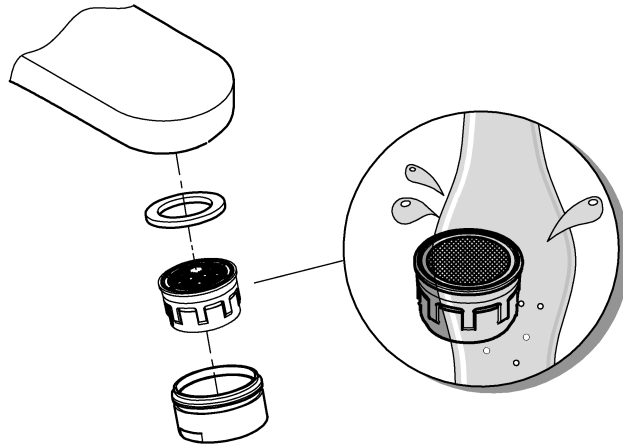

3

SERVICE

*19 332	32mm
*19 017	13mm
*46 375	

	07 052	180mm
	*07 341	350mm

A series of horizontal lines for writing, consisting of 20 evenly spaced lines.

Pure Freude an Wasser

**GROHE**  
WAVES

**D**