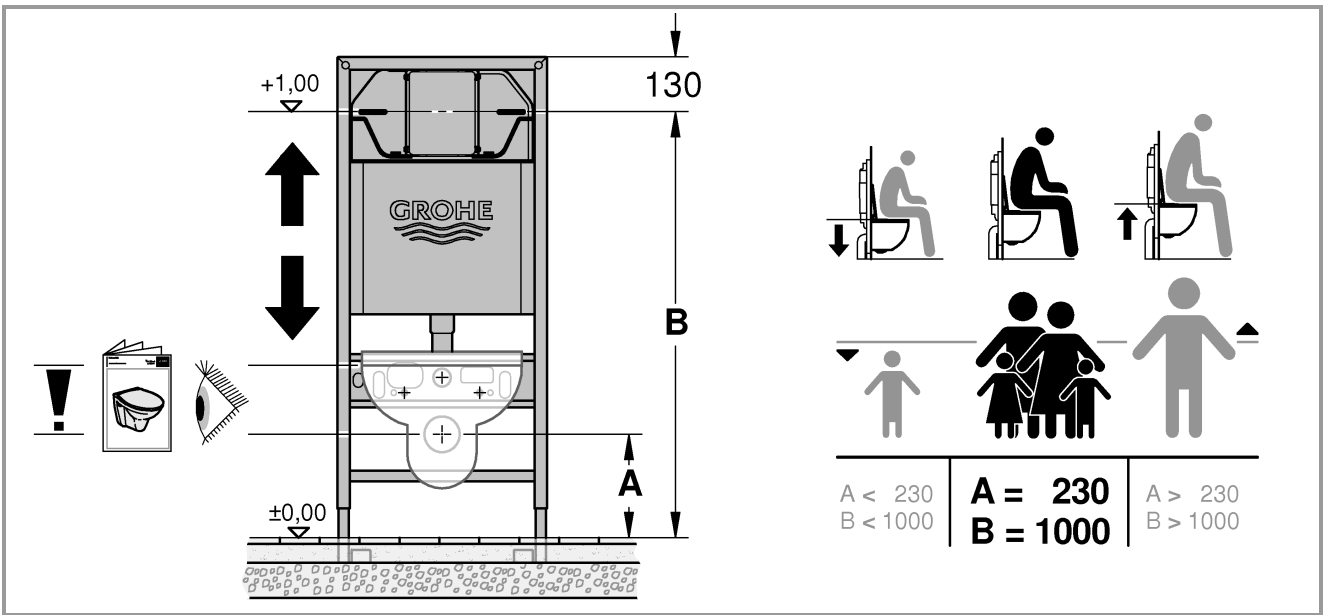

RAPID SL Slim Cistern
DESIGN + ENGINEERING
GROHE GERMANY

99.1391.031/ÄM 245503/03.20

www.grohe.com

*Pure Freude
an Wasser*

8

9

10

11