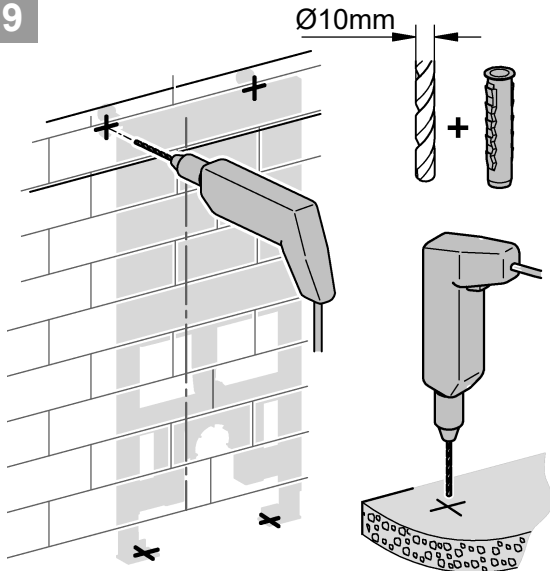

RAPID SL Slim Cistern
DESIGN + ENGINEERING
GROHE GERMANY

99.1391.031/ÄM 245503/03.20

www.grohe.com

*Pure Freude
an Wasser*

8

9

10

11