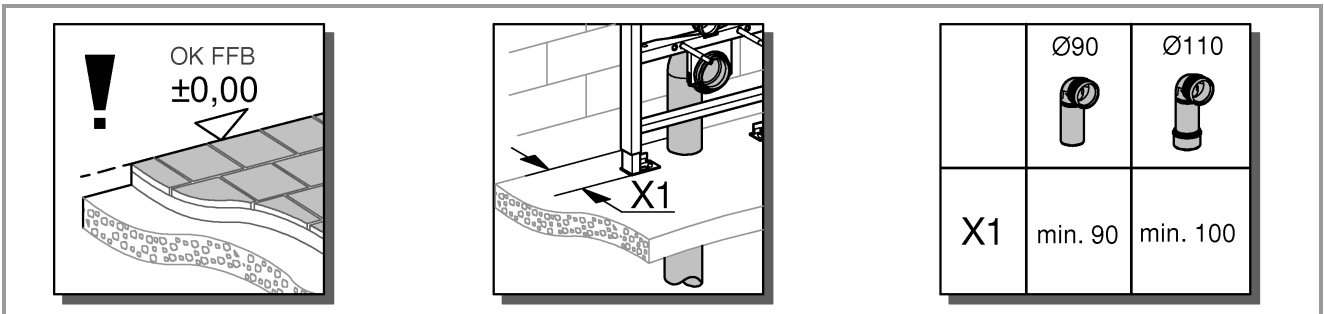

RAPID SL Slim Cistern
DESIGN + ENGINEERING
GROHE GERMANY

99.1391.031/ÄM 245503/03.20

www.grohe.com

*Pure Freude
an Wasser*

8

9

10

11