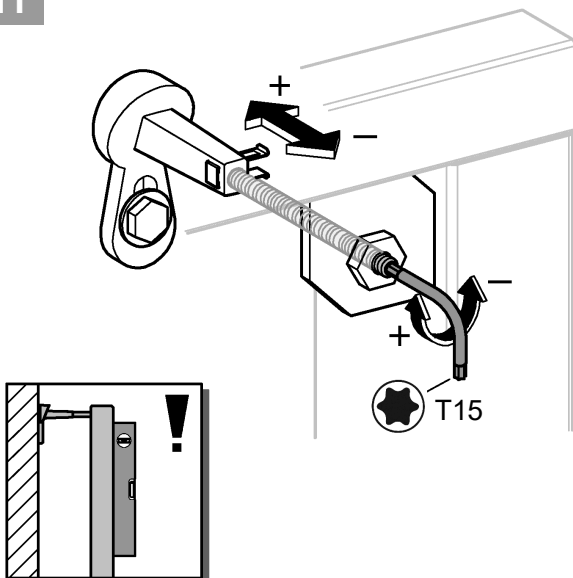

RAPID SL Slim Cistern
DESIGN + ENGINEERING
GROHE GERMANY

99.1391.031/ÄM 245503/03.20

www.grohe.com

*Pure Freude
an Wasser*

8

9

10

11