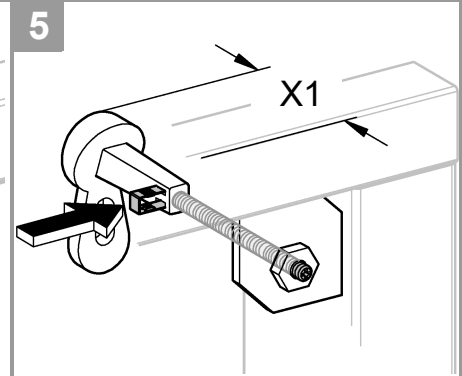

RAPID SL Slim Cistern
DESIGN + ENGINEERING
GROHE GERMANY

99.1391.031/ÄM 245503/03.20

www.grohe.com

*Pure Freude
an Wasser*

8

9

10

11