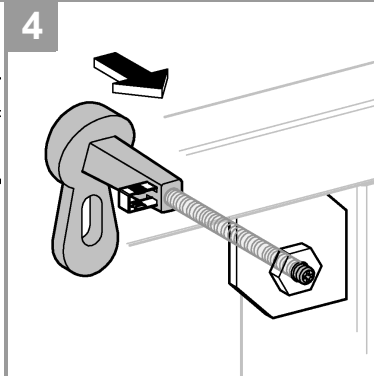

RAPID SL Slim Cistern
DESIGN + ENGINEERING
GROHE GERMANY

99.1391.031/ÄM 245503/03.20

www.grohe.com

*Pure Freude
an Wasser*

8

9

10

11