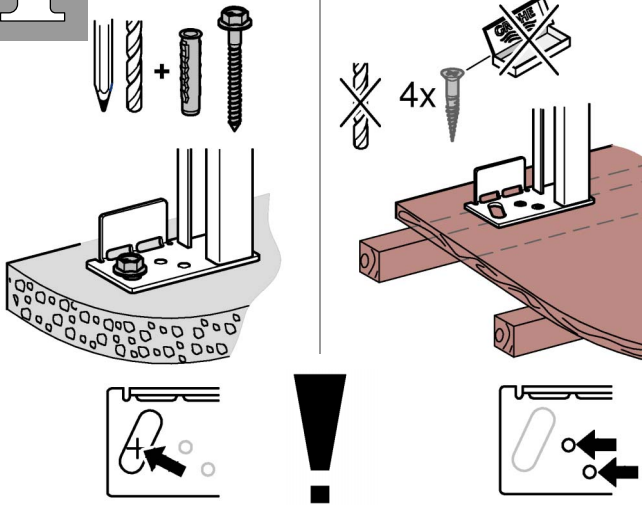

RAPID SL Slim Cistern
DESIGN + ENGINEERING
GROHE GERMANY

99.1391.031/ÄM 245503/03.20

www.grohe.com

*Pure Freude
an Wasser*

8

9

10

11