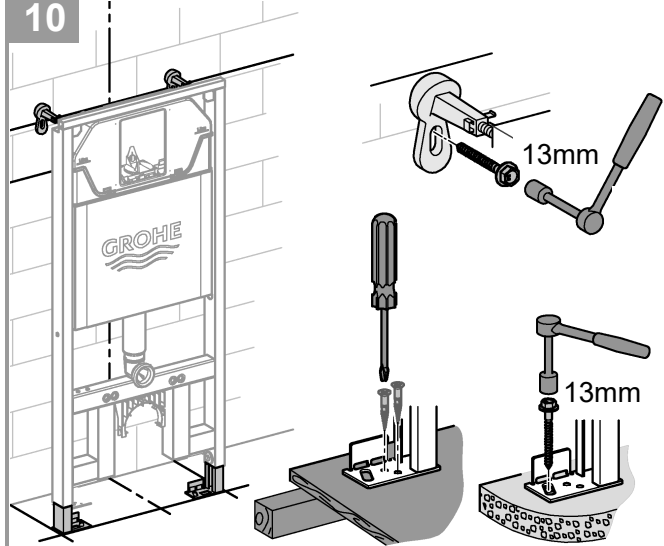

RAPID SL Slim Cistern
DESIGN + ENGINEERING
GROHE GERMANY

99.1391.031/ÄM 245503/03.20

www.grohe.com

*Pure Freude
an Wasser*

8

9

10

11