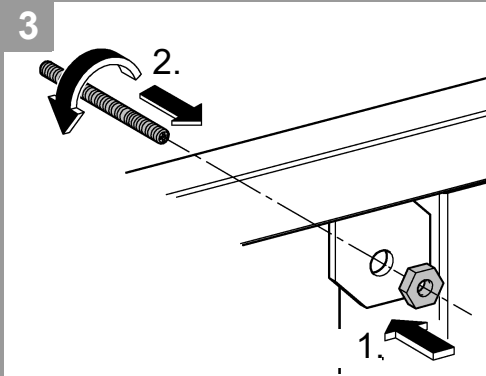

RAPID SL Slim Cistern
DESIGN + ENGINEERING
GROHE GERMANY

99.1391.031/ÄM 245503/03.20

www.grohe.com

*Pure Freude
an Wasser*

8

9

10

11