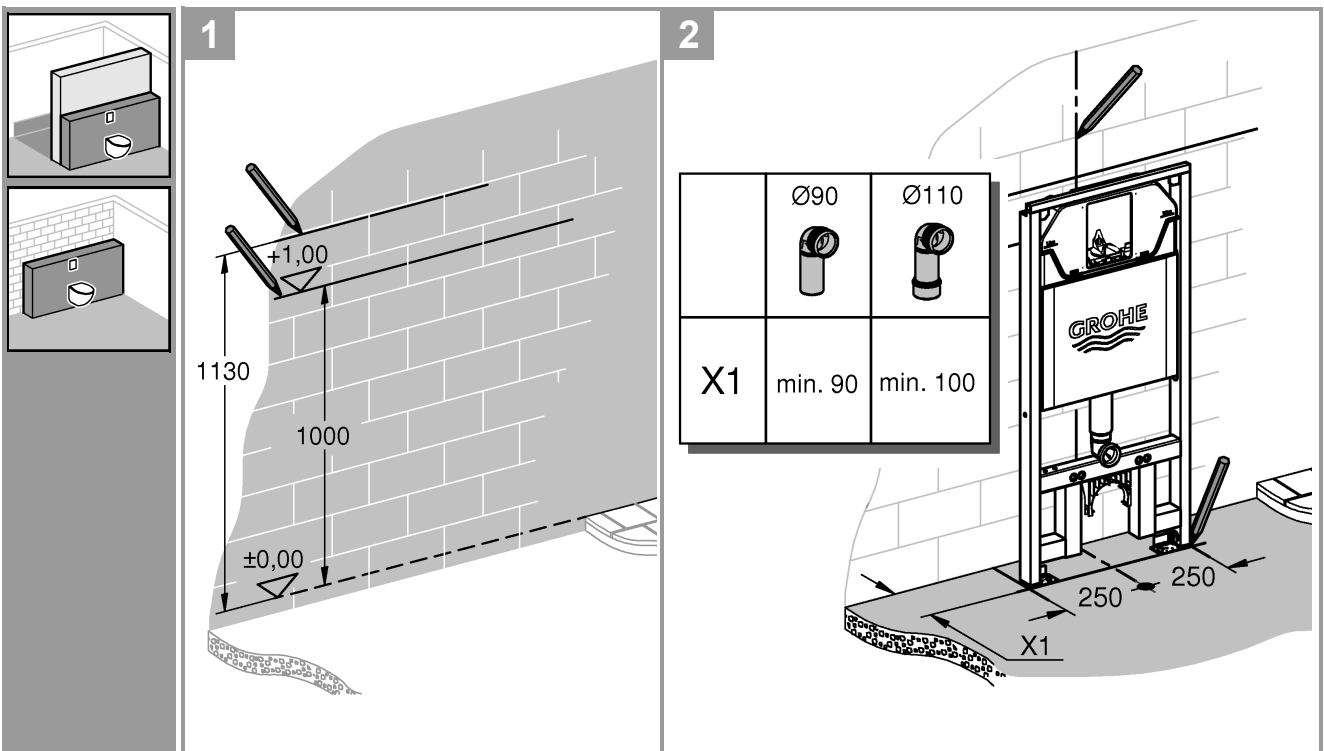

RAPID SL Slim Cistern
DESIGN + ENGINEERING
GROHE GERMANY

99.1391.031/ÄM 245503/03.20

www.grohe.com

*Pure Freude
an Wasser*

8

9

10

11