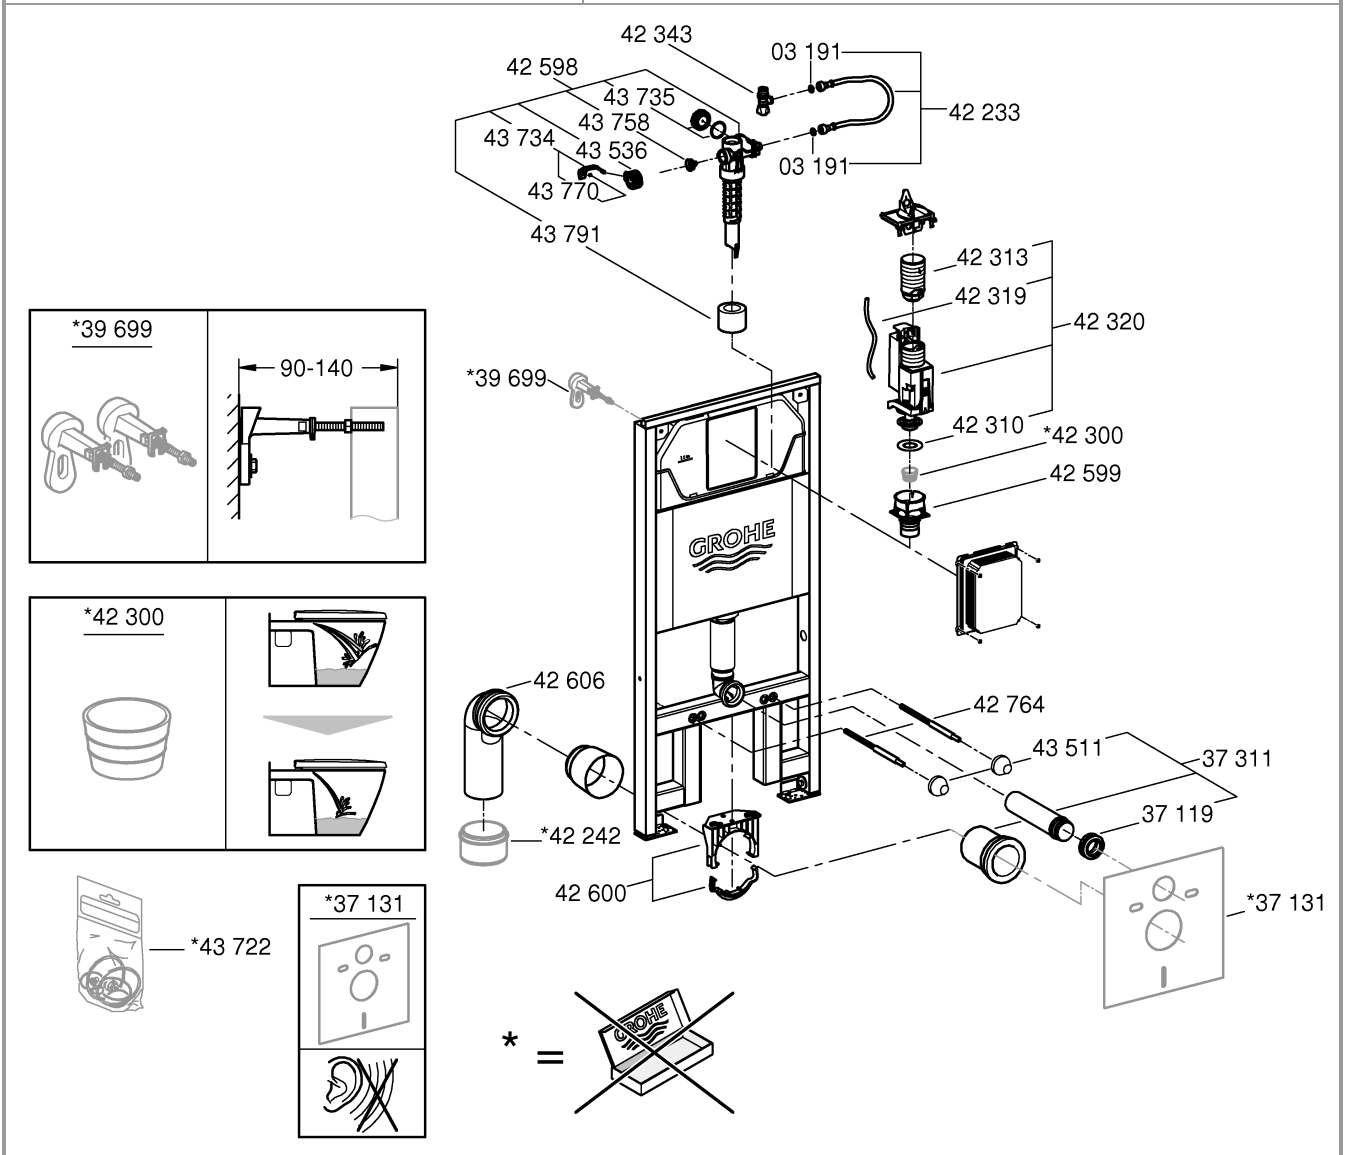

RAPID SL Slim Cistern
DESIGN + ENGINEERING
GROHE GERMANY

99.1391.031/ÄM 245503/03.20

www.grohe.com

*Pure Freude
an Wasser*

8

9

10

11