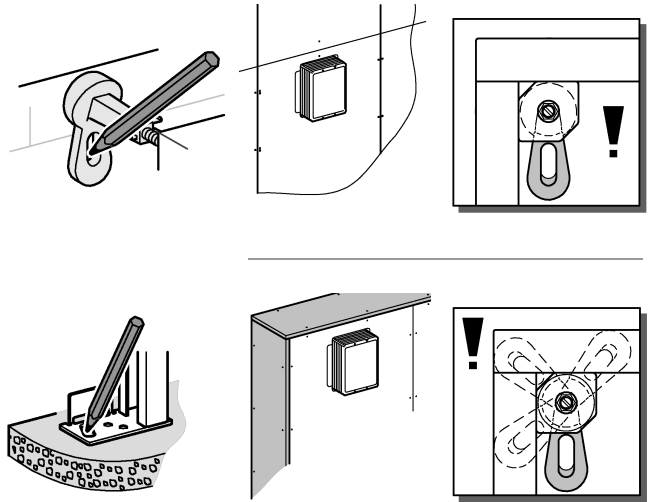

RAPID SL Slim Cistern
DESIGN + ENGINEERING
GROHE GERMANY

99.1391.031/ÄM 245503/03.20

www.grohe.com

*Pure Freude
an Wasser*

8

9

10

11