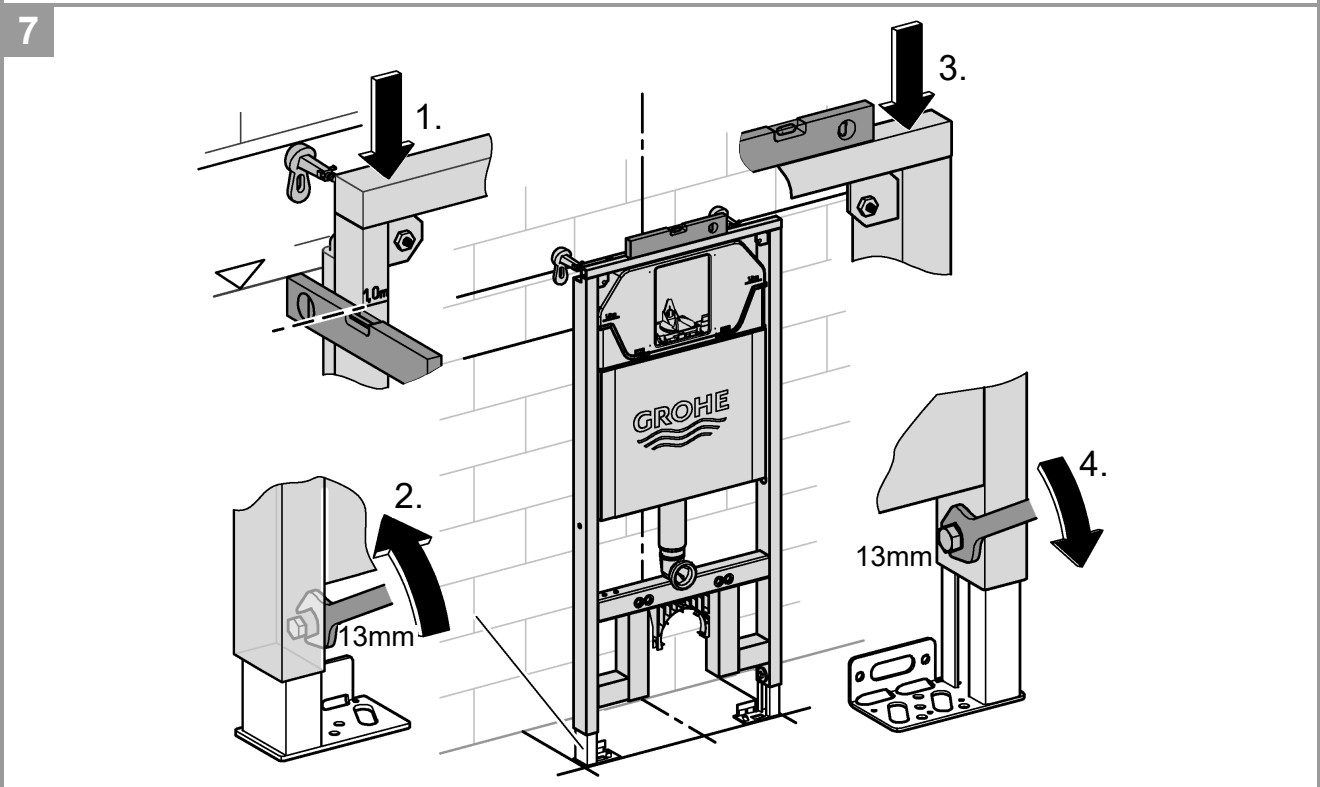

RAPID SL Slim Cistern
DESIGN + ENGINEERING
GROHE GERMANY

99.1391.031/ÄM 245503/03.20

www.grohe.com

*Pure Freude
an Wasser*

8

9

10

11