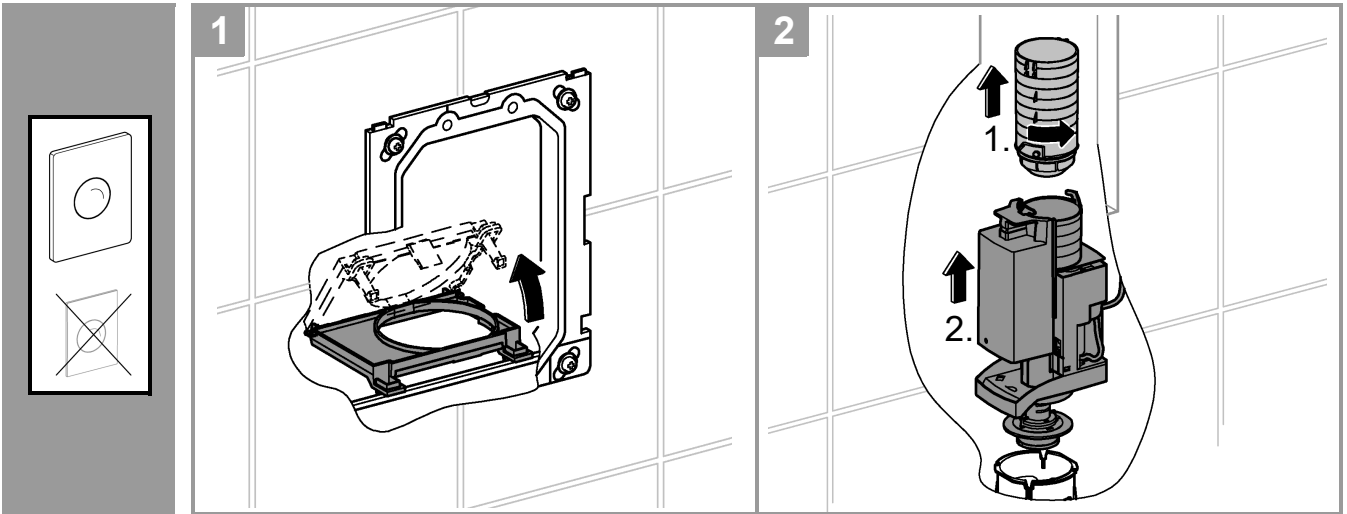

X	Y	Z
39 687 000			
39 685 00F 39 686 00D