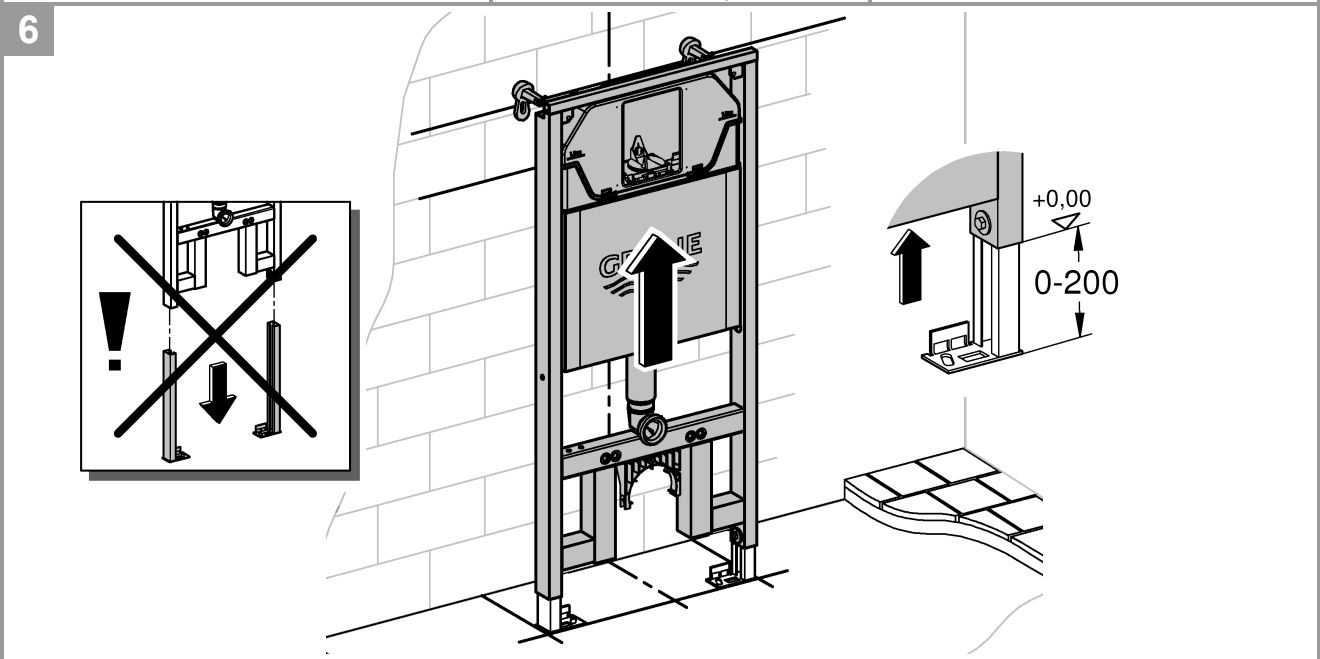

RAPID SL Slim Cistern
DESIGN + ENGINEERING
GROHE GERMANY

99.1391.031/ÄM 245503/03.20

www.grohe.com

*Pure Freude
an Wasser*

8

9

10

11