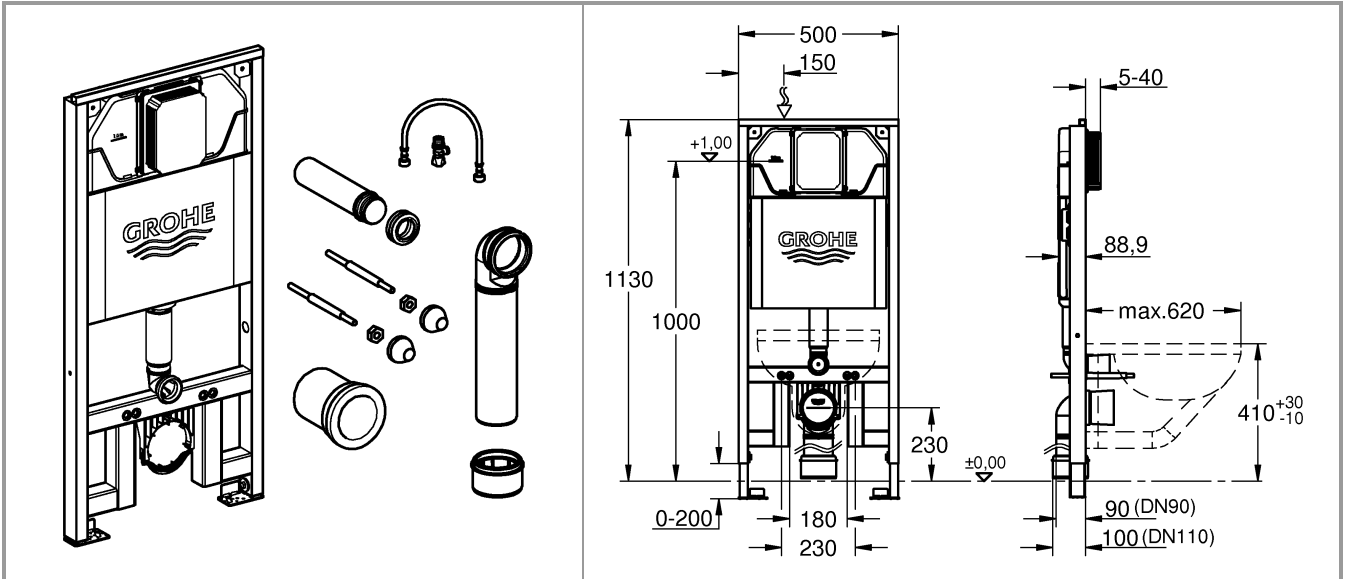

RAPID SL Slim Cistern
DESIGN + ENGINEERING
GROHE GERMANY

99.1391.031/ÄM 245503/03.20

www.grohe.com

*Pure Freude
an Wasser*

8

9

10

11