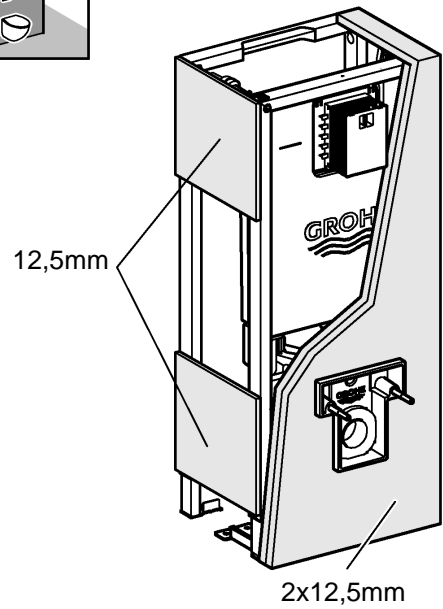

RAPID SLX

Made in Germany

99.1288.031/ÄM 244199/05.19

www.grohe.com

Pure Freude
an Wasser

2 - 4

5 - 6

2 - 4

2 - 4

A	B	C
50x50x0,6	50x40x2	300x620x24
75x50x0,6	75x40x2	

8

9

10

11

12

5