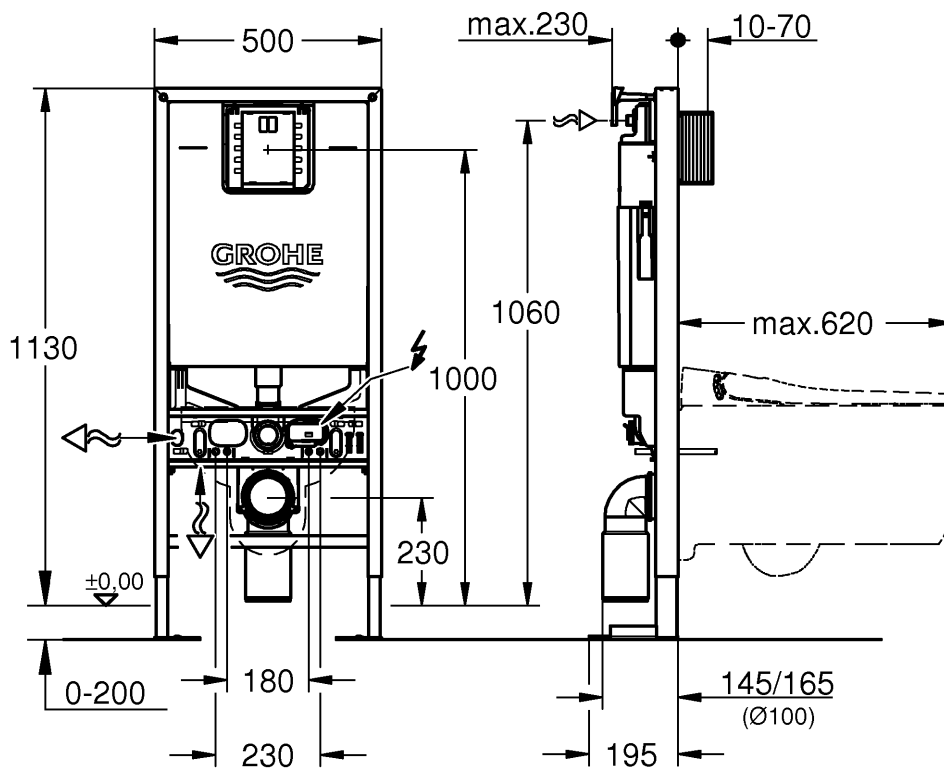

RAPID SLX

Made in Germany

99.1288.031/ÄM 244199/05.19

www.grohe.com

Pure Freude
an Wasser

2 - 4

5 - 6

2 - 4

2 - 4

A	B	C
50x50x0,6	50x40x2	300x620x24
75x50x0,6	75x40x2	

8

9

10

11

12

5