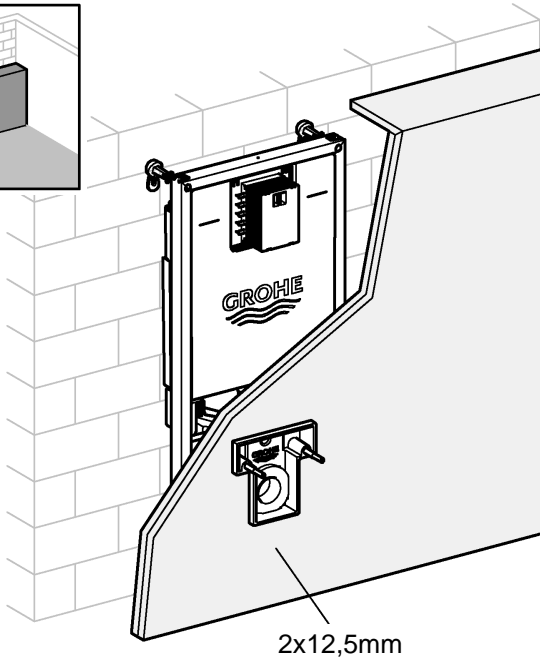

RAPID SLX

Made in Germany

99.1288.031/ÄM 244199/05.19

www.grohe.com

Pure Freude
an Wasser

2 - 4

5 - 6

2 - 4