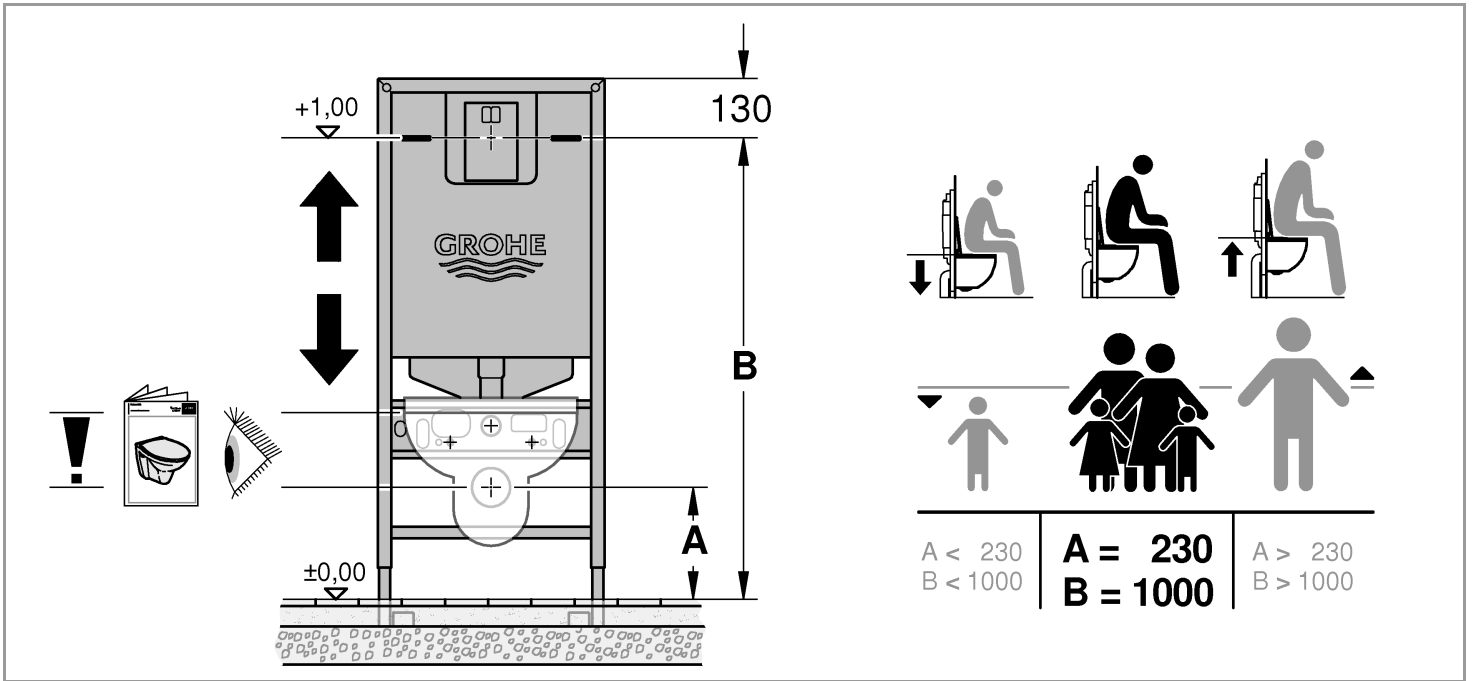

RAPID SLX

Made in Germany

99.1288.031/ÄM 244199/05.19

www.grohe.com

Pure Freude
an Wasser

2 - 4

5 - 6

2 - 4

2 - 4

A	B	C
50x50x0,6	50x40x2	300x620x24
75x50x0,6	75x40x2	

8

9

10

11

12

5