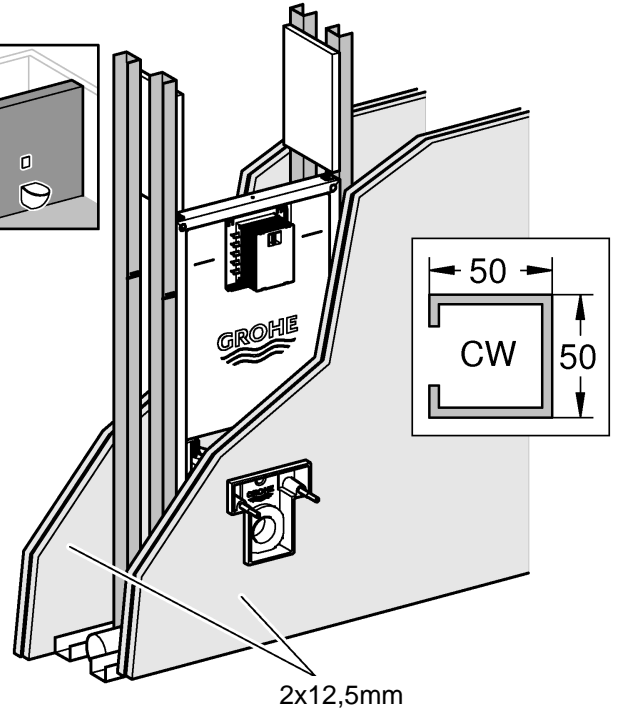

RAPID SLX

Made in Germany

99.1288.031/ÄM 244199/05.19

www.grohe.com

Pure Freude
an Wasser

2 - 4

5 - 6

2 - 4

2 - 4

A	B	C
50x50x0,6	50x40x2	300x620x24
75x50x0,6	75x40x2	

8

9

10

11

12

5