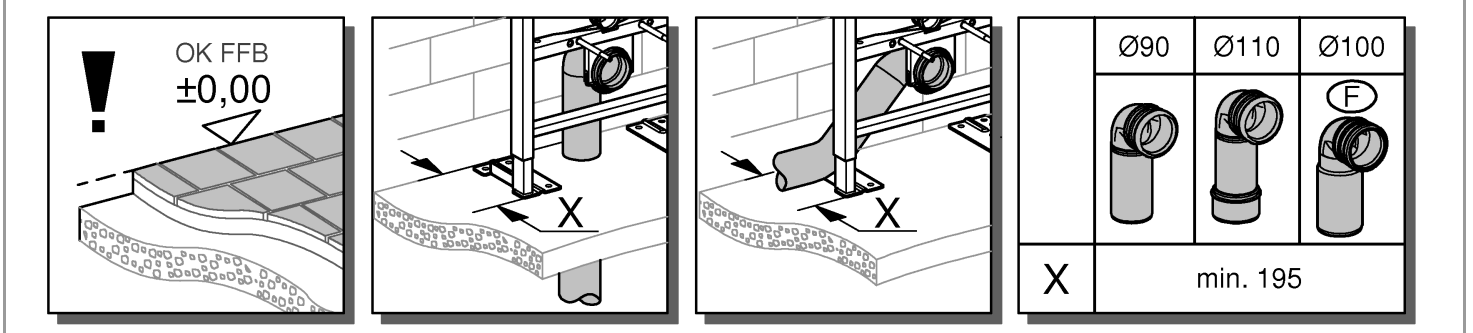

RAPID SLX

Made in Germany

99.1288.031/ÄM 244199/05.19

www.grohe.com

Pure Freude
an Wasser

2 - 4

5 - 6

2 - 4

2 - 4

A	B	C
50x50x0,6	50x40x2	300x620x24
75x50x0,6	75x40x2	

8

9

10

11

12

5