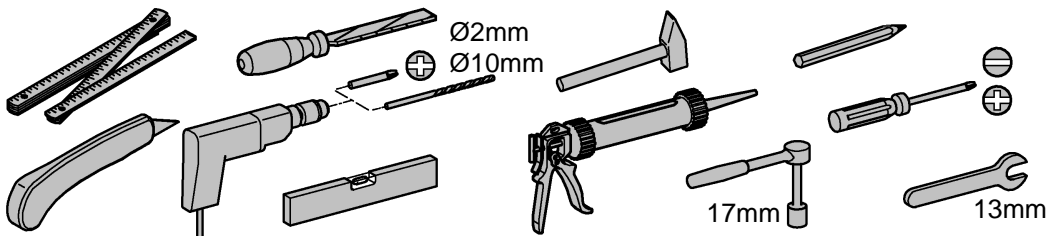

RAPID SLX

Made in Germany

99.1288.031/ÄM 244199/05.19

www.grohe.com

Pure Freude
an Wasser

2 - 4

5 - 6

2 - 4

2 - 4

A	B	C
50x50x0,6	50x40x2	300x620x24
75x50x0,6	75x40x2	

8

9

10

11

12

5