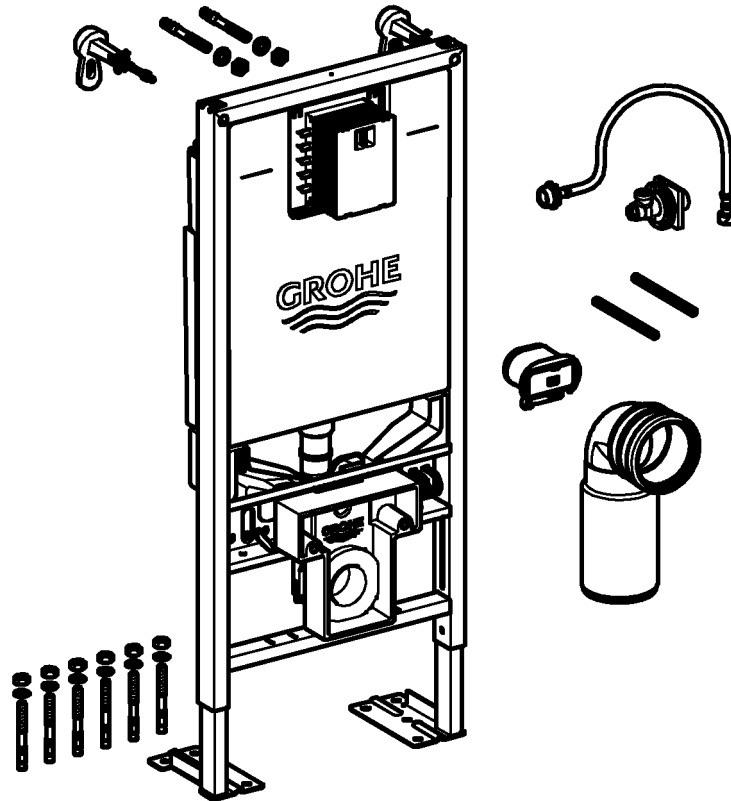

RAPID SLX

Made in Germany

99.1288.031/ÄM 244199/05.19

www.grohe.com

Pure Freude
an Wasser

2 - 4

5 - 6

2 - 4