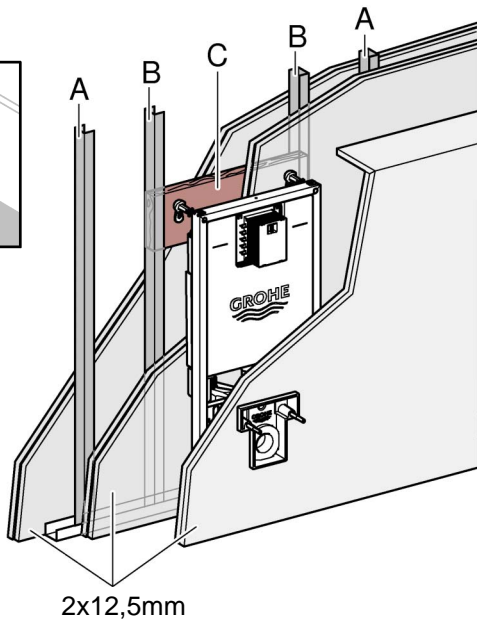

RAPID SLX

Made in Germany

99.1288.031/ÄM 244199/05.19

www.grohe.com

Pure Freude
an Wasser

2 - 4

5 - 6

2 - 4

2 - 4

A	B	C
50x50x0,6	50x40x2	300x620x24
75x50x0,6	75x40x2	

8

9

10

11

12

5