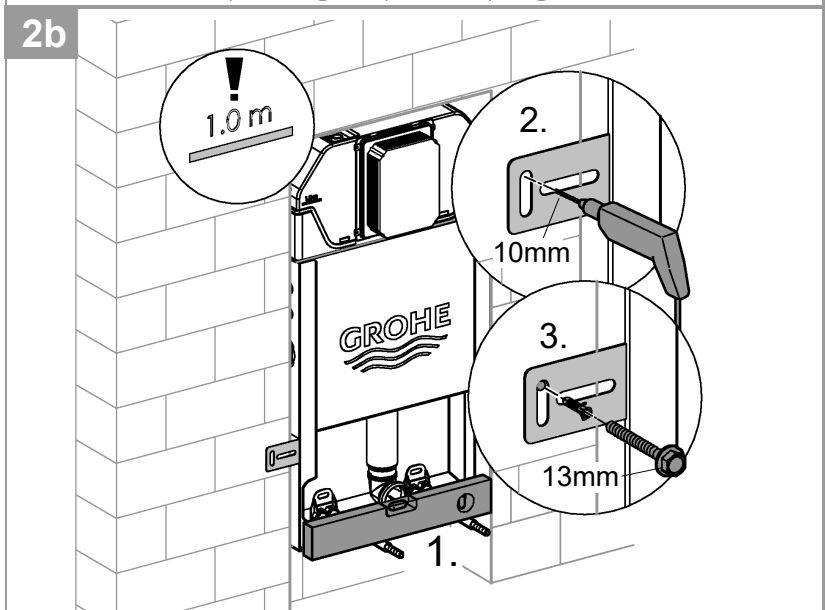

UNISET Slim Cistern
DESIGN + ENGINEERING
GROHE GERMANY

99.1390.131/ÄM 248178/04.20

www.grohe.com

*Pure Freude
an Wasser*

8

9

10

11