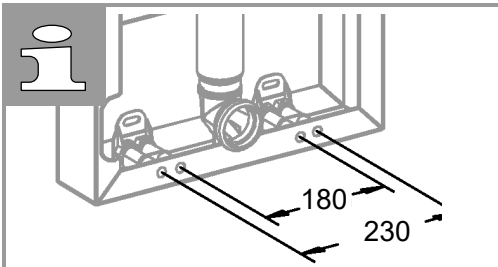

UNISET Slim Cistern
DESIGN + ENGINEERING
GROHE GERMANY

99.1390.131/ÄM 248178/04.20

www.grohe.com

*Pure Freude
an Wasser*

8

9

10

11

12

13

14

15

				X	Y	Z	
39 683 000					50mm	92mm	
39 684 00D					50mm	92mm	
39 684 00F					50mm	92mm	

Pure Freude
an Wasser

GROHE

D
☎ +49 571 39 89 333
service.de@grohe.com