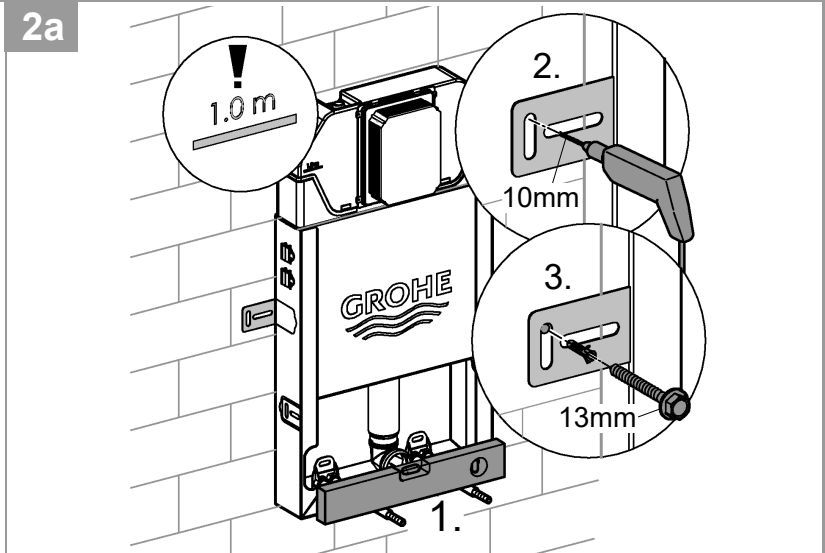

UNISET Slim Cistern
DESIGN + ENGINEERING
GROHE GERMANY

99.1390.131/ÄM 248178/04.20

www.grohe.com

*Pure Freude
an Wasser*

8

9

10

11

12

13

14

15

				X	Y	Z	
39 683 000					50mm	92mm	
39 684 00D					50mm	92mm	
39 684 00F					50mm	92mm	

Pure Freude
an Wasser

GROHE

D
☎ +49 571 39 89 333
service.de@grohe.com