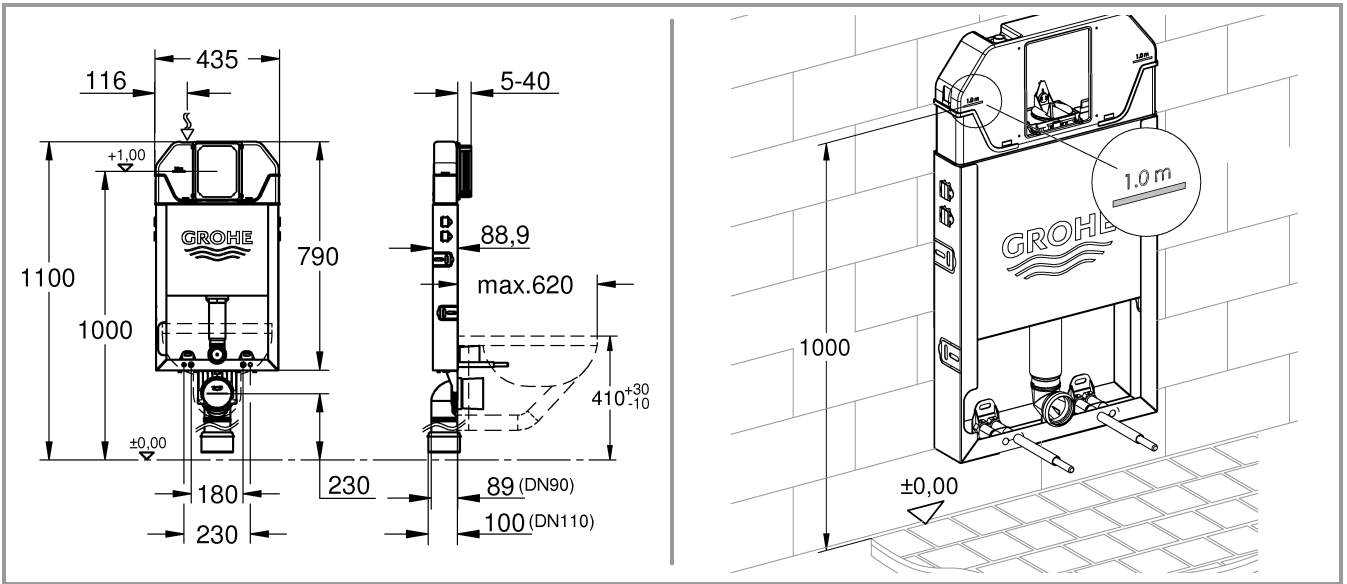

UNISET Slim Cistern
DESIGN + ENGINEERING
GROHE GERMANY

99.1390.131/ÄM 248178/04.20

www.grohe.com

*Pure Freude
an Wasser*

8

9

10

11