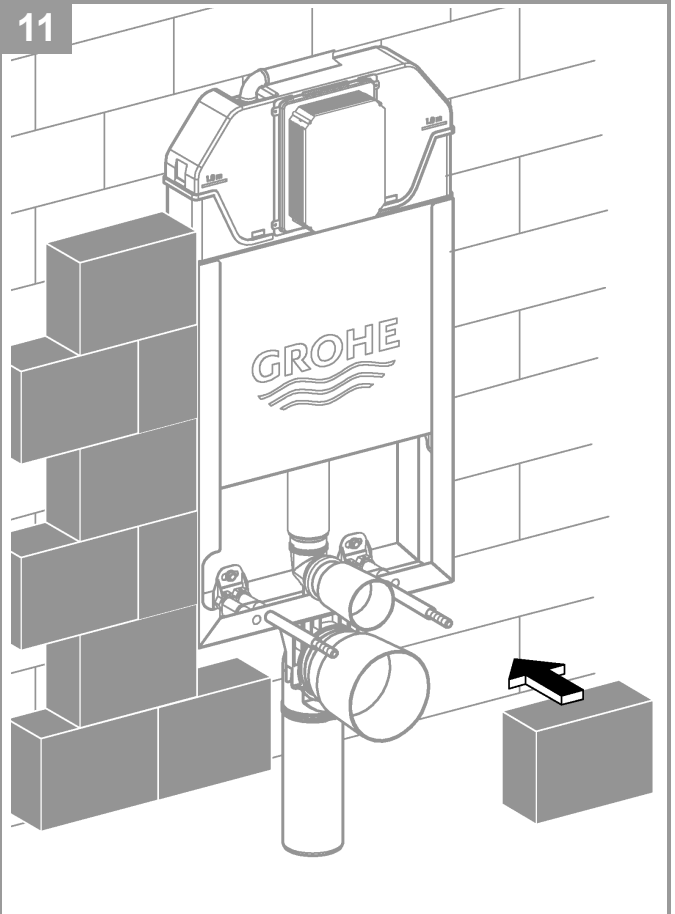

UNISET Slim Cistern
DESIGN + ENGINEERING
GROHE GERMANY

99.1390.131/ÄM 248178/04.20

www.grohe.com

*Pure Freude
an Wasser*

8

9

10

11

12

13

14

15

				X	Y	Z	
39 683 000					50mm	92mm	
39 684 00D					50mm	92mm	
39 684 00F					50mm	92mm	

Pure Freude
an Wasser

GROHE

D
☎ +49 571 39 89 333
service.de@grohe.com