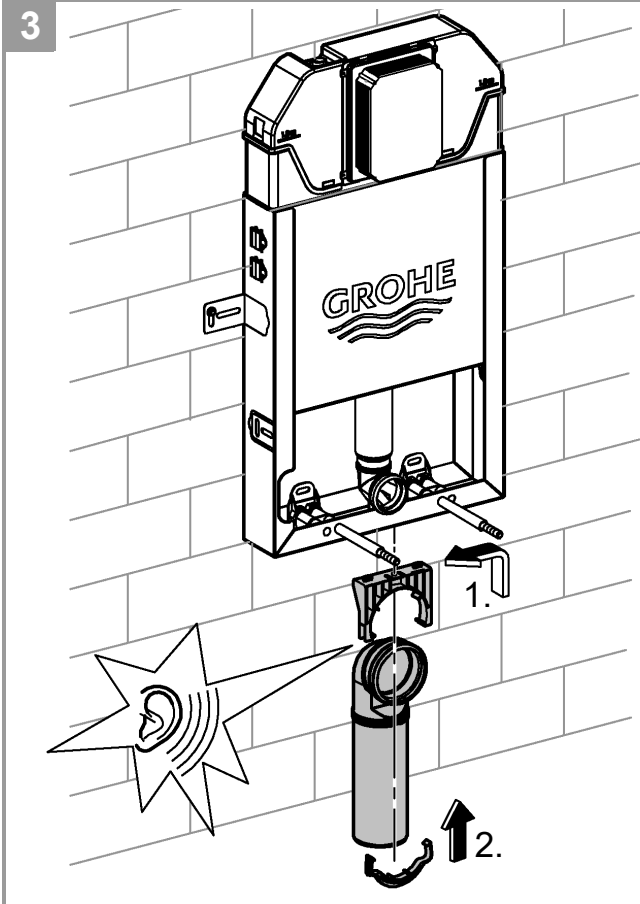

UNISET Slim Cistern
DESIGN + ENGINEERING
GROHE GERMANY

99.1390.131/ÄM 248178/04.20

www.grohe.com

*Pure Freude
an Wasser*

8

9

10

11

12

13

14

15

				X	Y	Z	
39 683 000					50mm	92mm	
39 684 00D					50mm	92mm	
39 684 00F					50mm	92mm	

Pure Freude
an Wasser

GROHE

D
☎ +49 571 39 89 333
service.de@grohe.com