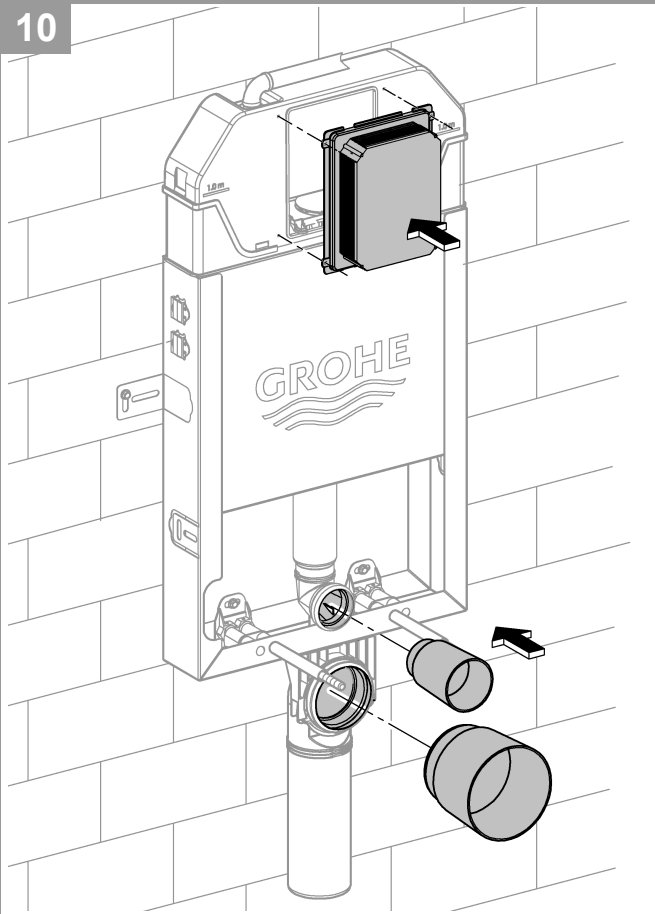

UNISET Slim Cistern
DESIGN + ENGINEERING
GROHE GERMANY

99.1390.131/ÄM 248178/04.20

www.grohe.com

*Pure Freude
an Wasser*

8

9

10

11

12

13

14

15

				X	Y	Z	
39 683 000					50mm	92mm	
39 684 00D					50mm	92mm	
39 684 00F					50mm	92mm	

Pure Freude
an Wasser

GROHE

D
☎ +49 571 39 89 333
service.de@grohe.com