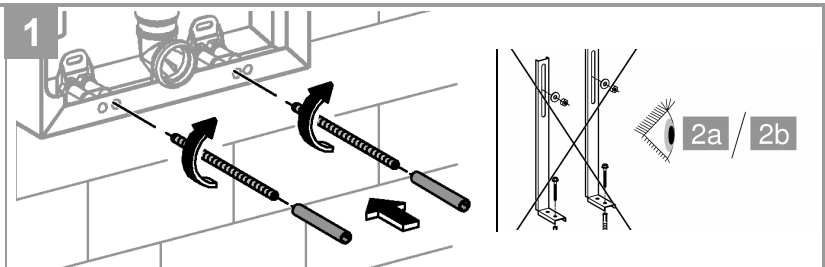

UNISET Slim Cistern
DESIGN + ENGINEERING
GROHE GERMANY

99.1390.131/ÄM 248178/04.20

www.grohe.com

*Pure Freude
an Wasser*

8

9

10

11

12

13

14

15

				X	Y	Z	
39 683 000					50mm	92mm	
39 684 00D					50mm	92mm	
39 684 00F					50mm	92mm	

Pure Freude
an Wasser

GROHE

D
☎ +49 571 39 89 333
service.de@grohe.com