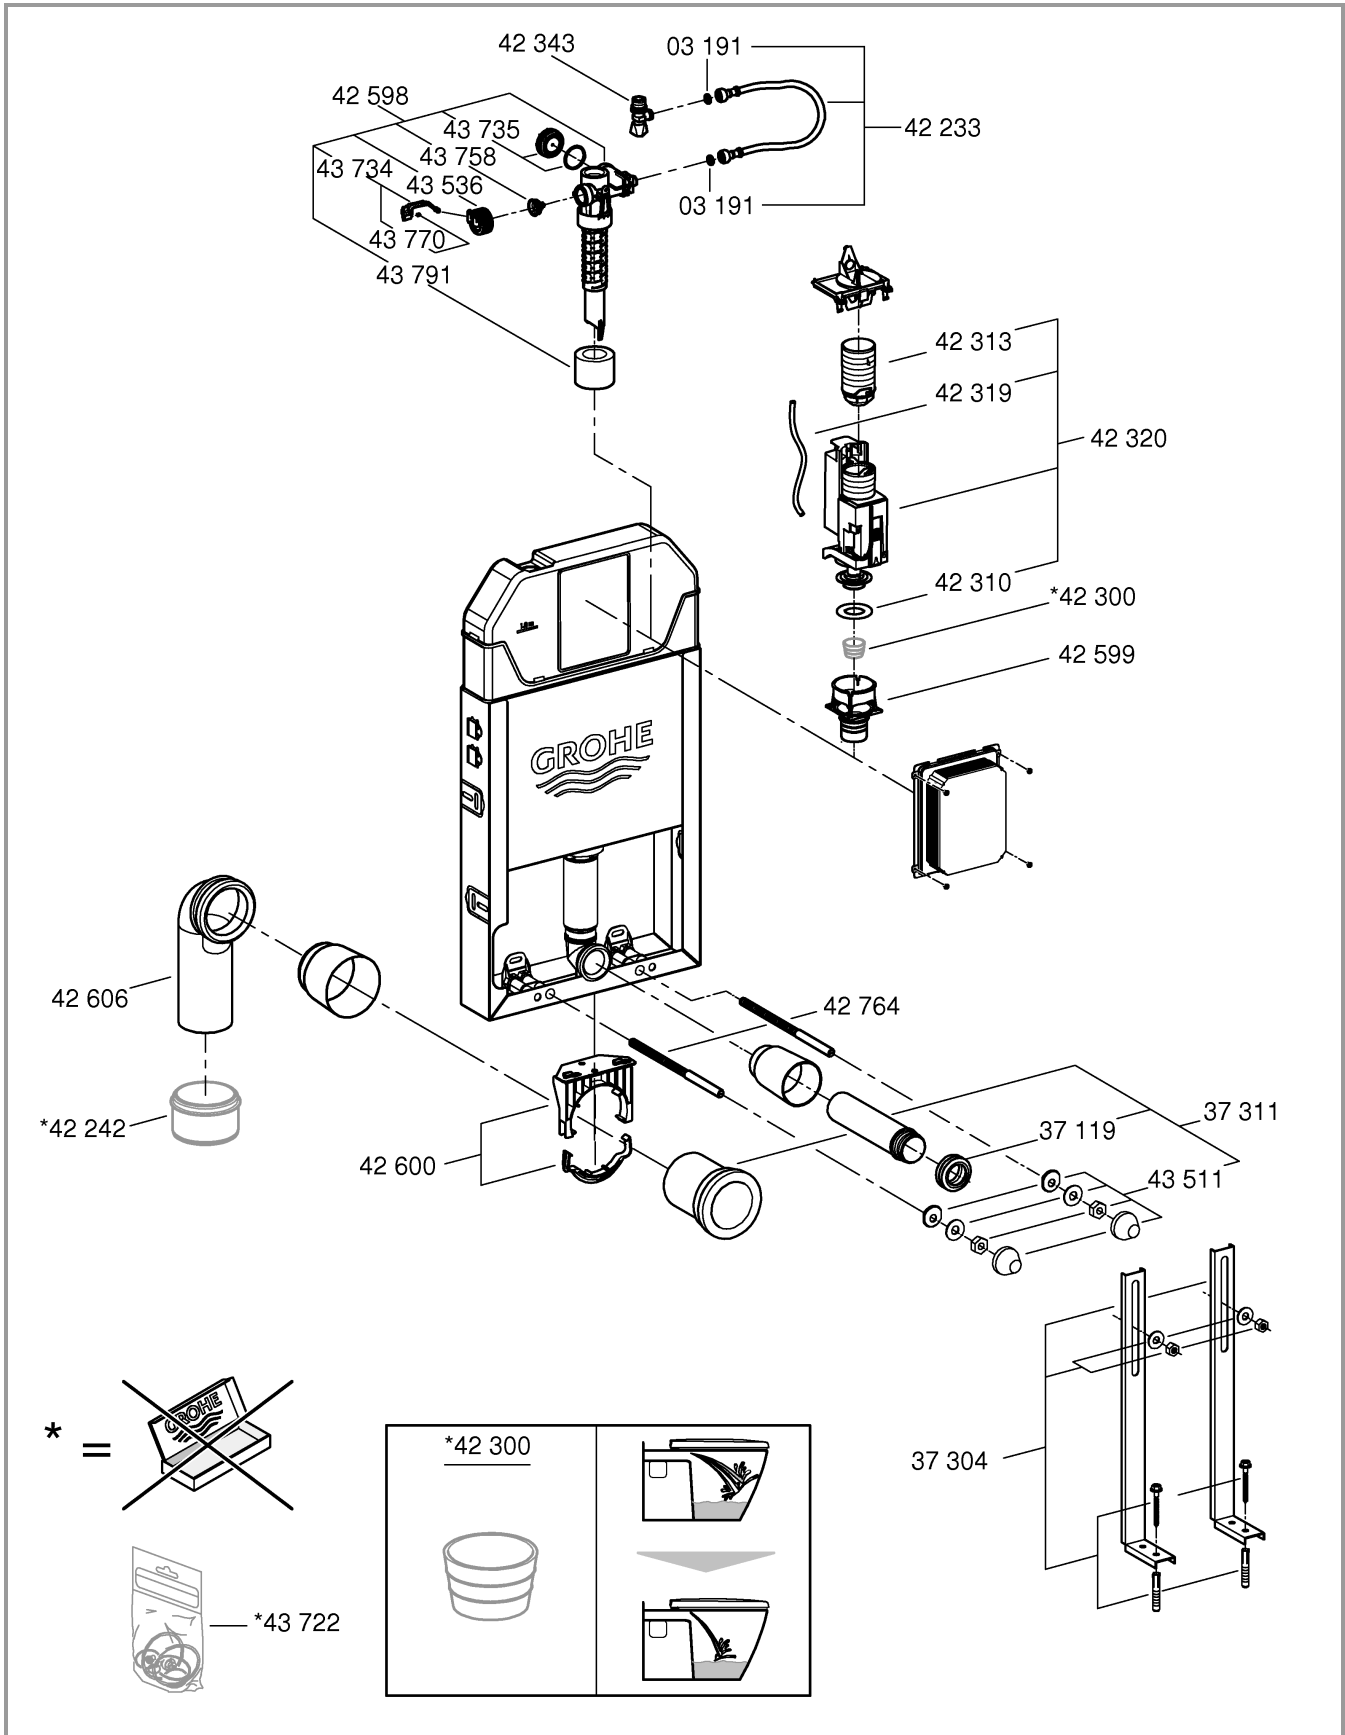

UNISET Slim Cistern
DESIGN + ENGINEERING
GROHE GERMANY

99.1390.131/ÄM 248178/04.20

www.grohe.com

*Pure Freude
an Wasser*