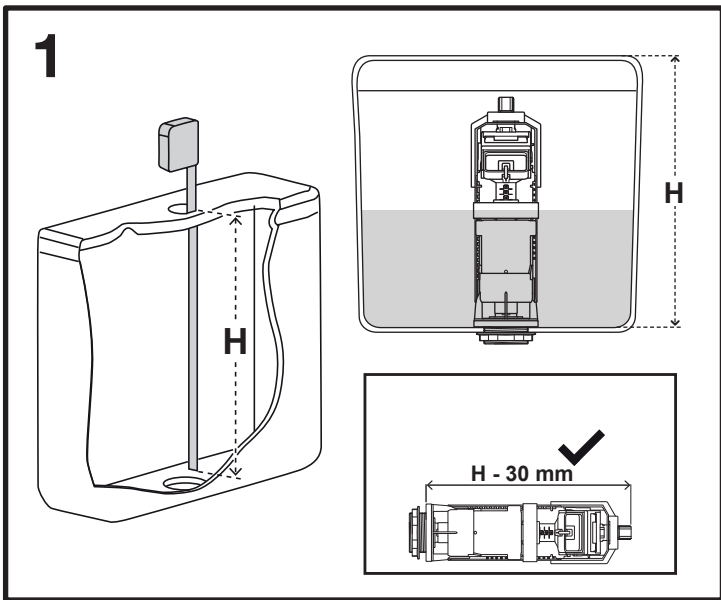

FAST + ADAPTERS

START | STOP OUTLET VALVE

4

5

6

OUTLET VALVE ADAPTERS