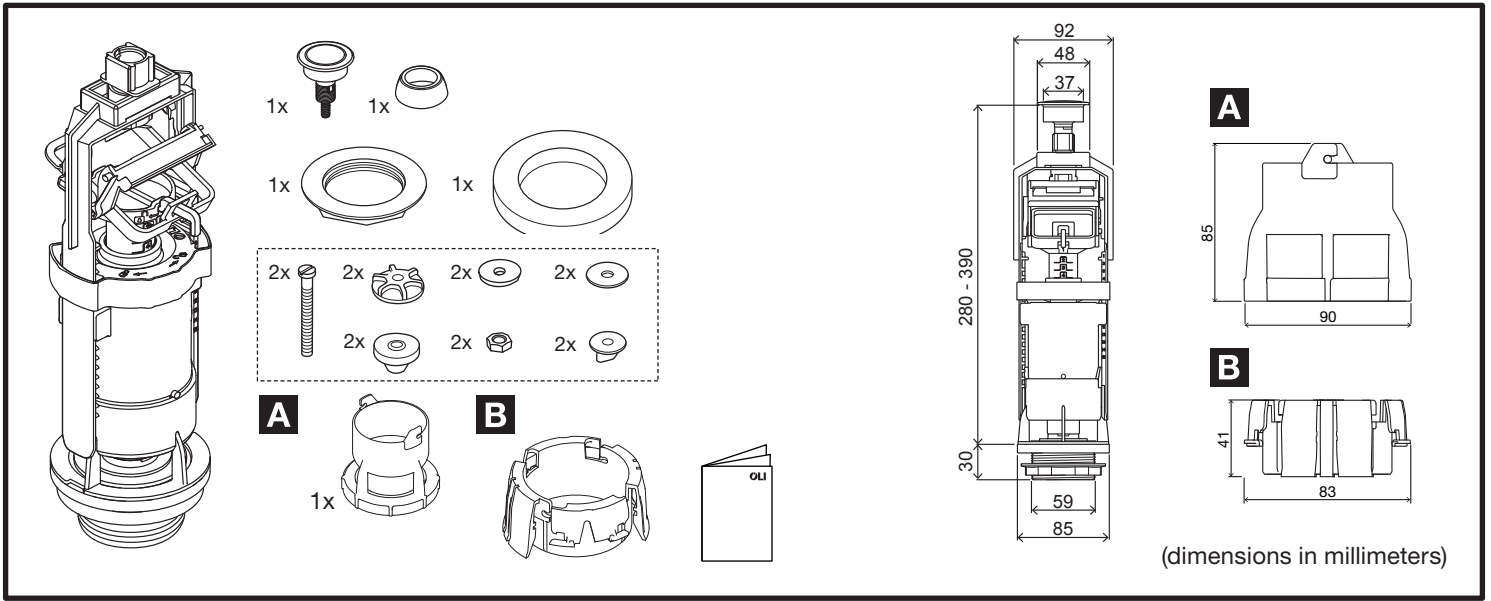

FAST + ADAPTERS

START | STOP OUTLET VALVE

4

5

6

OUTLET VALVE ADAPTERS