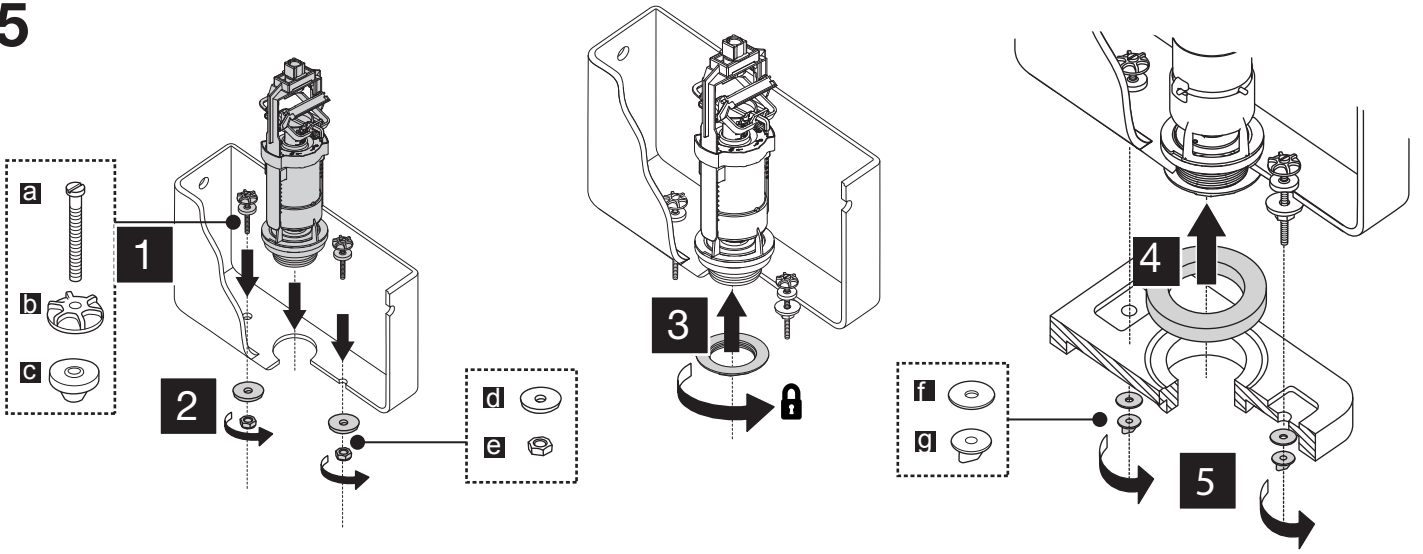

FAST + ADAPTERS

START | STOP OUTLET VALVE

4

5

6

OUTLET VALVE ADAPTERS