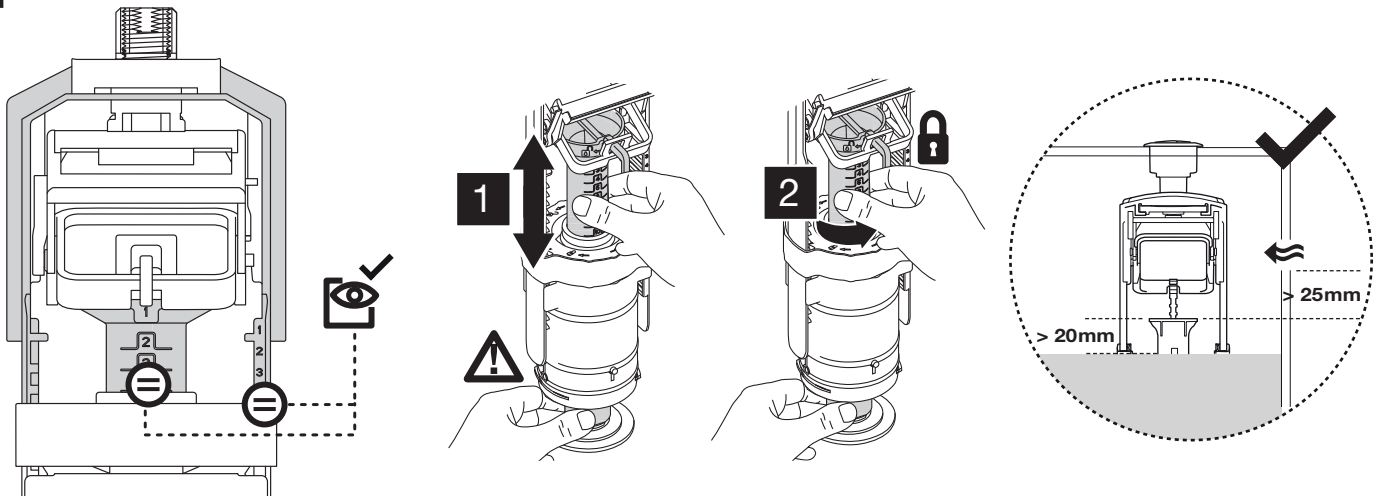

FAST + ADAPTERS

START | STOP OUTLET VALVE

4

5

6

OUTLET VALVE ADAPTERS