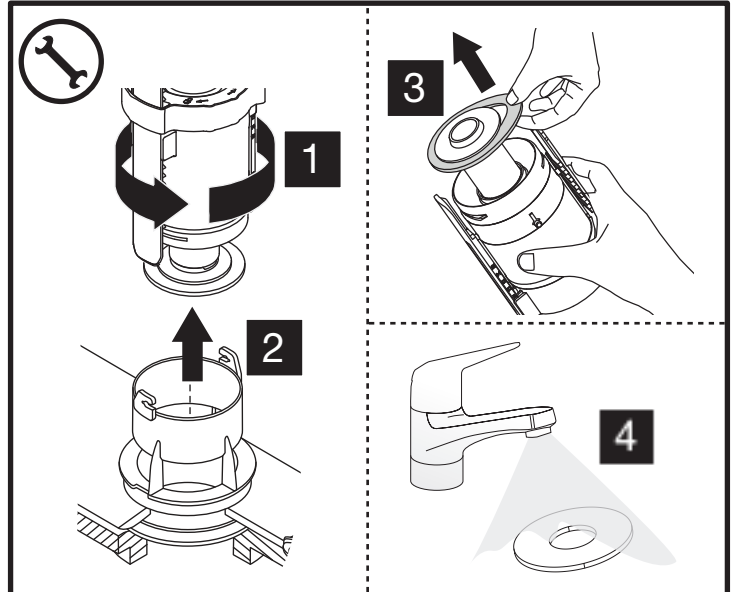

FAST + ADAPTERS

START | STOP OUTLET VALVE

4

5

6

OUTLET VALVE ADAPTERS