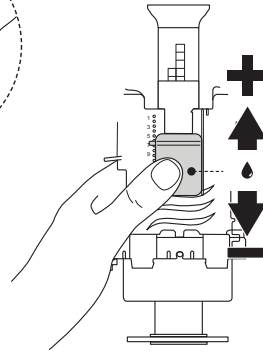

DECO + ADAPTERS

CABLE OUTLET VALVE

4

A

Ø16 at 38 mm
Ø46 at 58 mm

B

Ø38 at 45 mm

i

1 mm
GAP

CLICK

OUTLET VALVE ADAPTERS

B

1

2