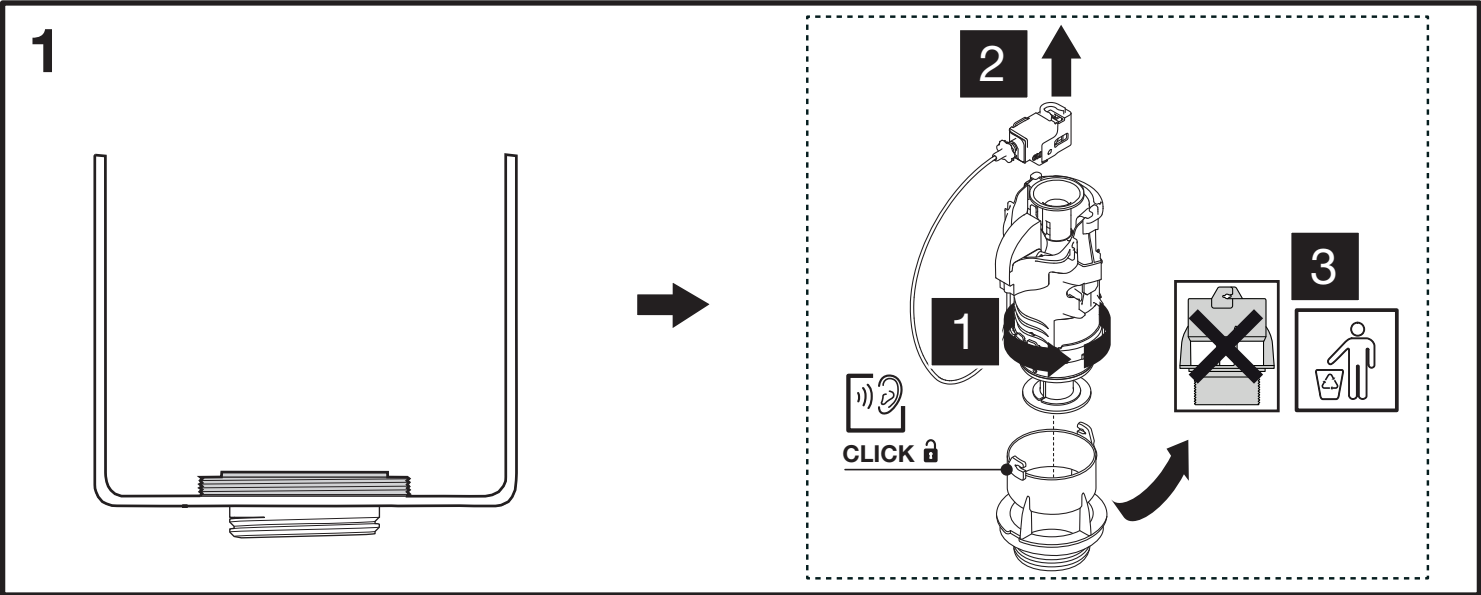

1 mm
GAP

CLICK

OUTLET VALVE ADAPTERS

B

1

2