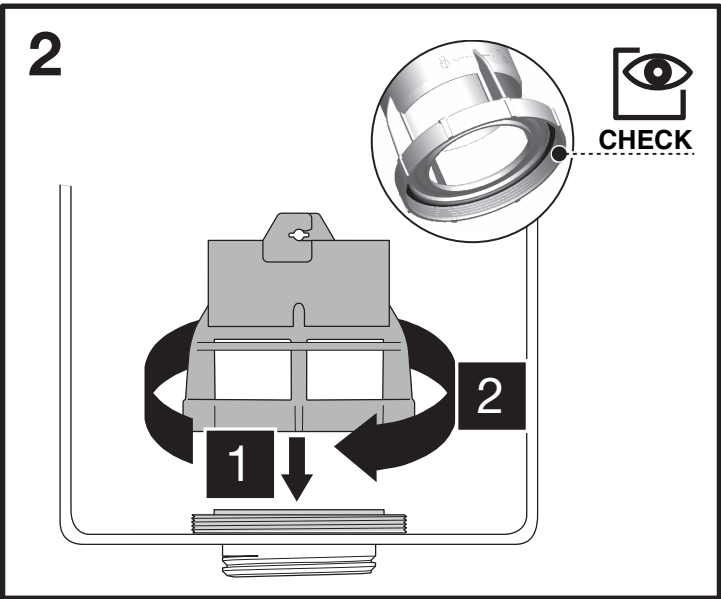

DECO + ADAPTERS

CABLE OUTLET VALVE

4

A

Ø16 at 38 mm
Ø46 at 58 mm

B

Ø38 at 45 mm

i

1 mm
GAP

CLICK

OUTLET VALVE ADAPTERS

B

1

2