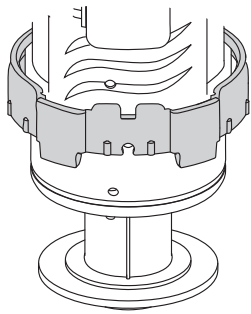

DECO + ADAPTERS

CABLE OUTLET VALVE

4

A

Ø16 at 38 mm
Ø46 at 58 mm

B

Ø38 at 45 mm

i

1 mm
GAP

CLICK

OUTLET VALVE ADAPTERS

B

1

2