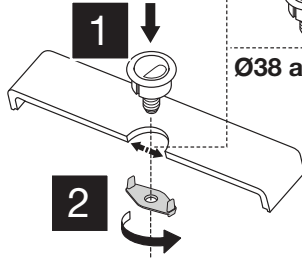

DECO + ADAPTERS

CABLE OUTLET VALVE

4

A

Ø16 at 38 mm
Ø46 at 58 mm

B

Ø38 at 45 mm

i

1 mm
GAP

CLICK

OUTLET VALVE ADAPTERS

B

1

2