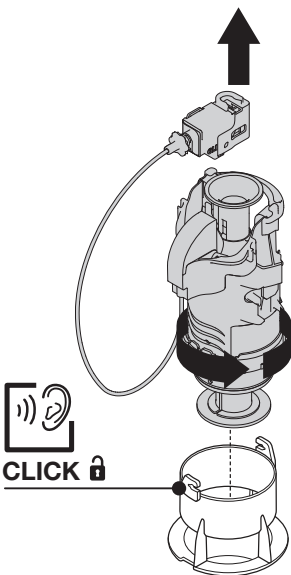

DECO + ADAPTERS

CABLE OUTLET VALVE

4

A

Ø16 at 38 mm
Ø46 at 58 mm

B

Ø38 at 45 mm

i

1 mm
GAP

CLICK

OUTLET VALVE ADAPTERS

B

1

2