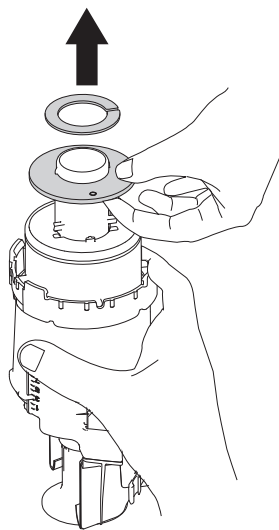

DECO + ADAPTERS

CABLE OUTLET VALVE

4

A

Ø16 at 38 mm
Ø46 at 58 mm

B

Ø38 at 45 mm

i

1 mm
GAP

CLICK

OUTLET VALVE ADAPTERS

B

1

2