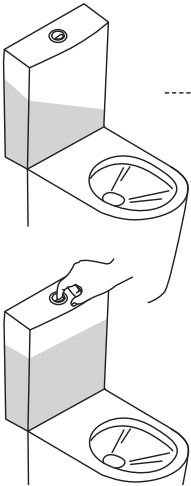

DECO + ADAPTERS

CABLE OUTLET VALVE

4

A

Ø16 at 38 mm
Ø46 at 58 mm

B

Ø38 at 45 mm

i

1 mm
GAP

CLICK

OUTLET VALVE ADAPTERS

B

1

2