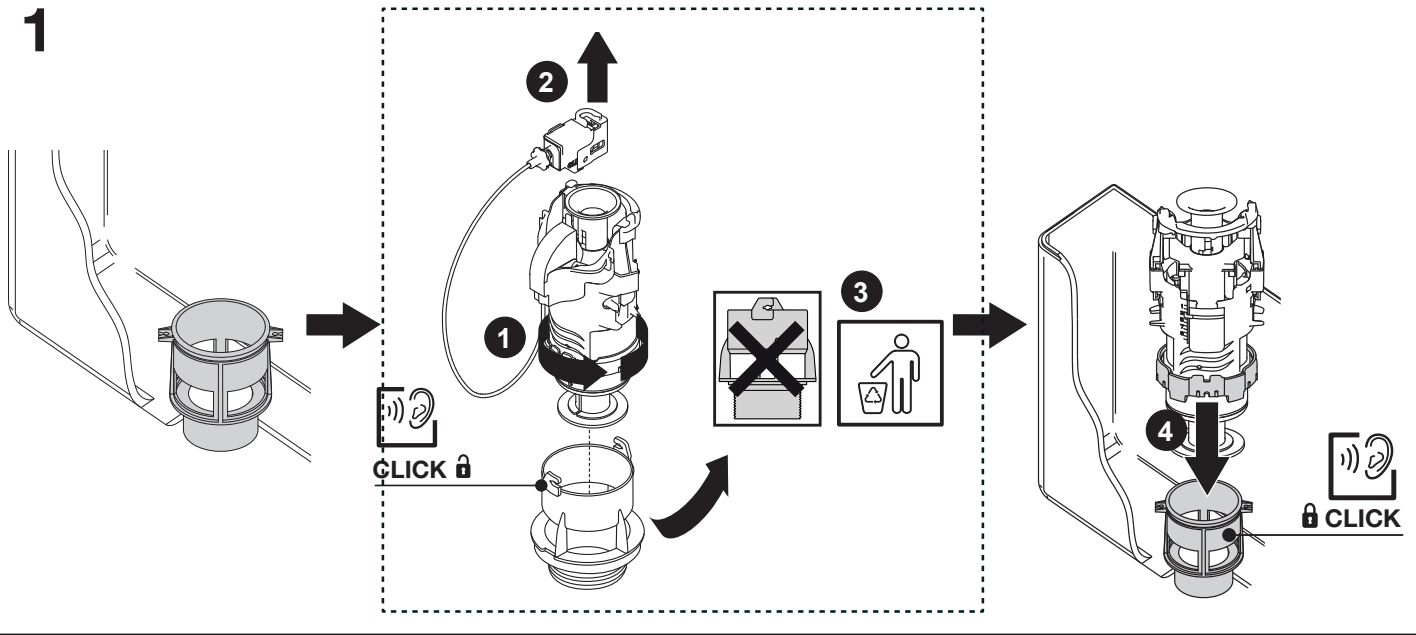

DECO + ADAPTERS

CABLE OUTLET VALVE

4

A

Ø16 at 38 mm
Ø46 at 58 mm

B

Ø38 at 45 mm

i

1 mm
GAP

CLICK

OUTLET VALVE ADAPTERS

B

1

2