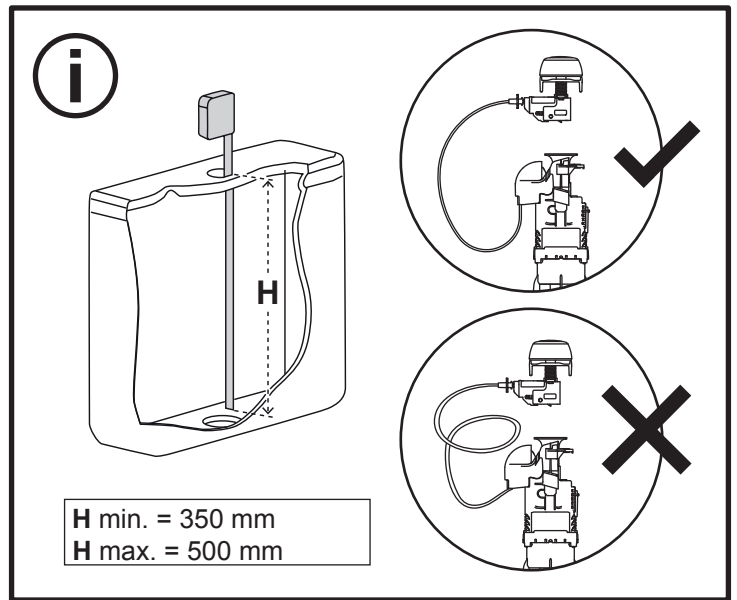

DECO + ADAPTERS

CABLE OUTLET VALVE

4

A

Ø16 at 38 mm
Ø46 at 58 mm

B

Ø38 at 45 mm

i

1 mm
GAP

CLICK

OUTLET VALVE ADAPTERS

B

1

2