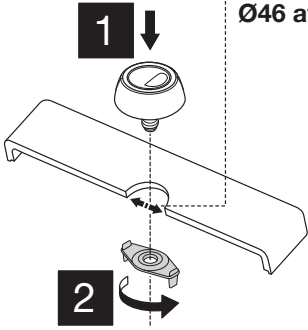

DECO + ADAPTERS

CABLE OUTLET VALVE

4

A

Ø16 at 38 mm
Ø46 at 58 mm

B

Ø38 at 45 mm

i

1 mm
GAP

CLICK

OUTLET VALVE ADAPTERS

B

1

2