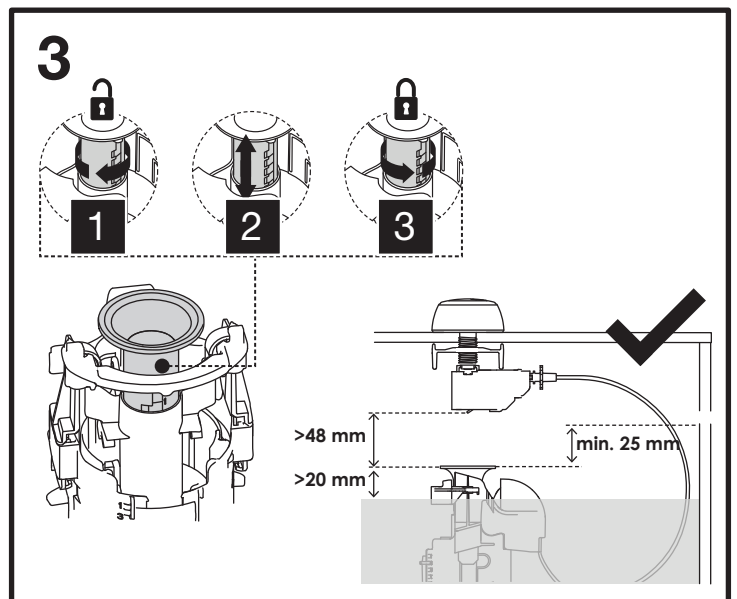

DECO + ADAPTERS

CABLE OUTLET VALVE

4

A

Ø16 at 38 mm
Ø46 at 58 mm

B

Ø38 at 45 mm

i

1 mm
GAP

CLICK

OUTLET VALVE ADAPTERS

B

1

2