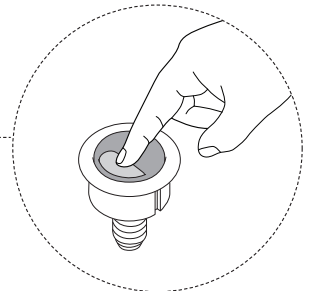

DECO + ADAPTERS

CABLE OUTLET VALVE

4

A

Ø16 at 38 mm
Ø46 at 58 mm

B

Ø38 at 45 mm

i

1 mm
GAP

CLICK

OUTLET VALVE ADAPTERS

B

1

2