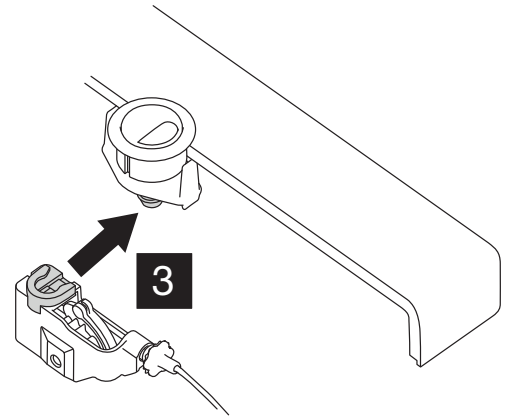

DECO + ADAPTERS

CABLE OUTLET VALVE

4

A

Ø16 at 38 mm
Ø46 at 58 mm

B

Ø38 at 45 mm

i

1 mm
GAP

CLICK

OUTLET VALVE ADAPTERS

B

1

2