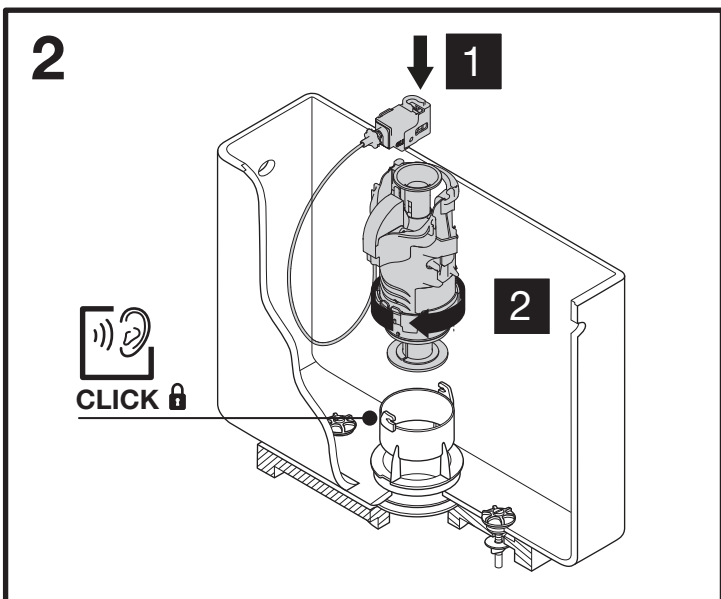

DECO + ADAPTERS

CABLE OUTLET VALVE

4

A

Ø16 at 38 mm
Ø46 at 58 mm

B

Ø38 at 45 mm

i

1 mm
GAP

CLICK

OUTLET VALVE ADAPTERS

B

1

2