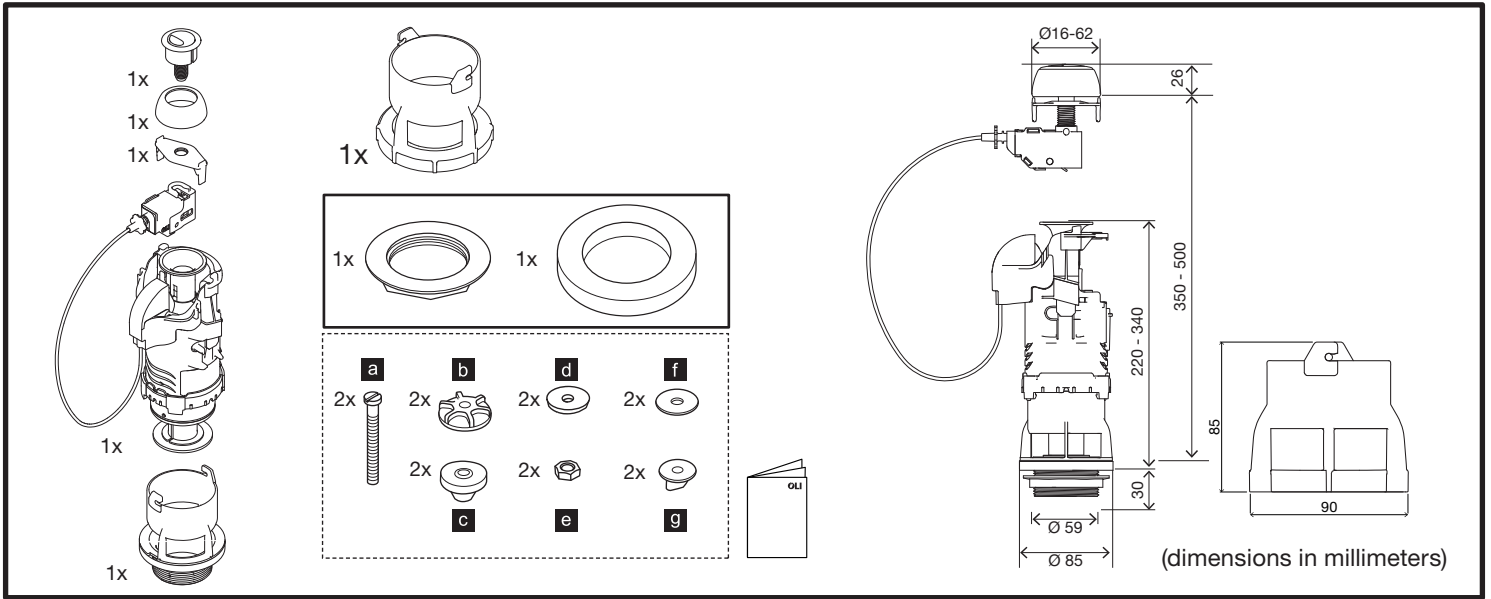

DECO + ADAPTERS

CABLE OUTLET VALVE

4

A

Ø16 at 38 mm
Ø46 at 58 mm

B

Ø38 at 45 mm

i

1 mm
GAP

CLICK

OUTLET VALVE ADAPTERS

B

1

2