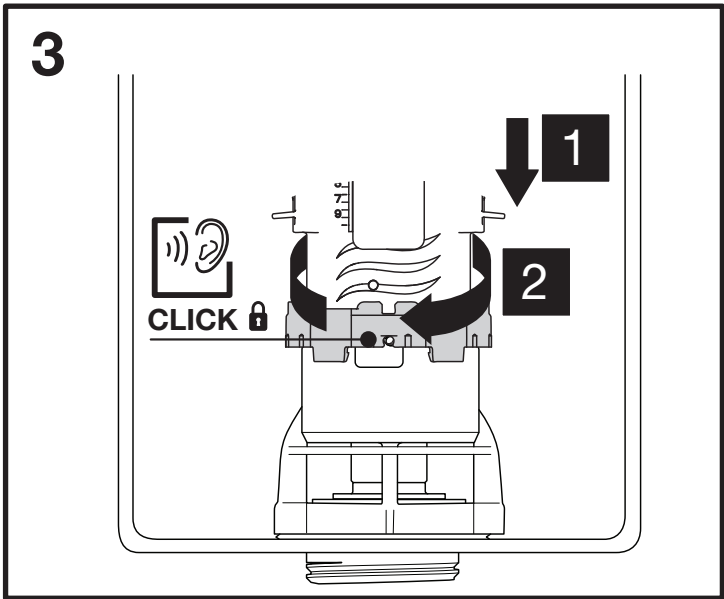

DECO + ADAPTERS

CABLE OUTLET VALVE

4

A

Ø16 at 38 mm
Ø46 at 58 mm

B

Ø38 at 45 mm

i

1 mm
GAP

CLICK

OUTLET VALVE ADAPTERS

B

1

2