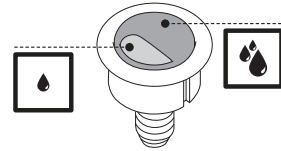

DECO + ADAPTERS

CABLE OUTLET VALVE

4

A

Ø16 at 38 mm
Ø46 at 58 mm

B

Ø38 at 45 mm

i

1 mm
GAP

CLICK

OUTLET VALVE ADAPTERS

B

1

2