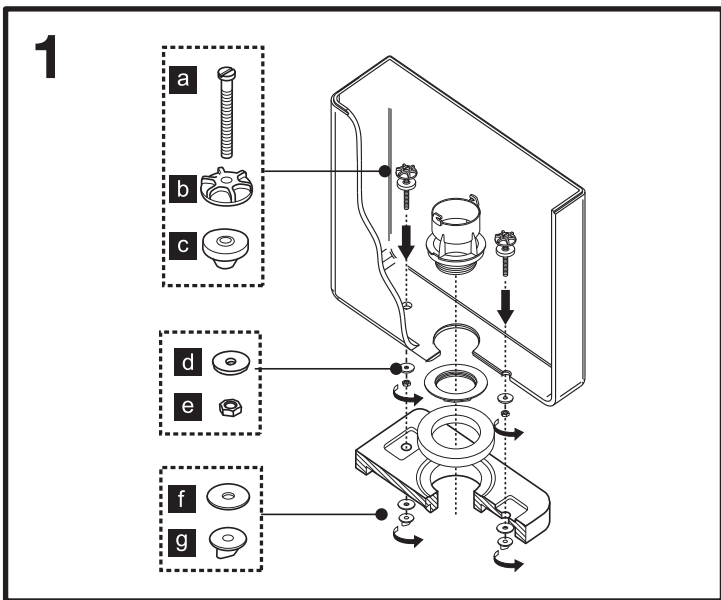

DECO + ADAPTERS

CABLE OUTLET VALVE

4

A

Ø16 at 38 mm
Ø46 at 58 mm

B

Ø38 at 45 mm

i

1 mm
GAP

CLICK

OUTLET VALVE ADAPTERS

B

1

2