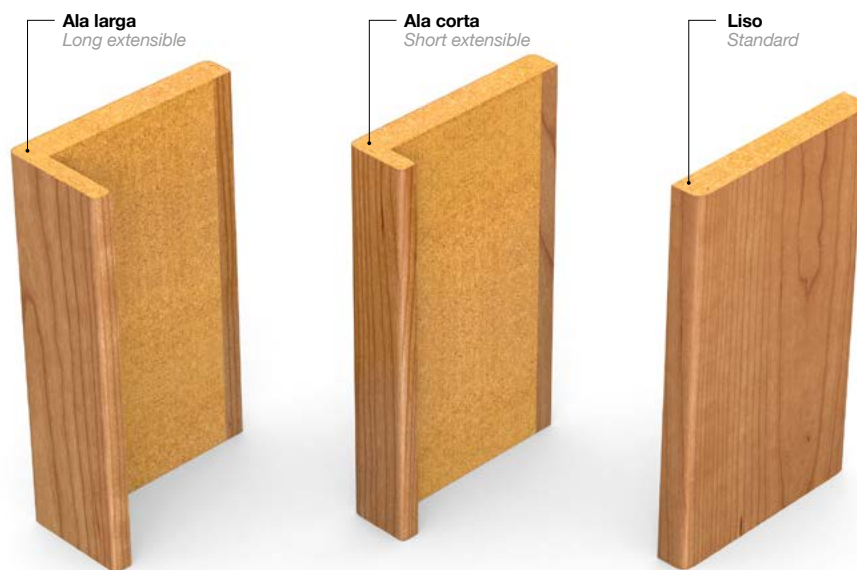

Canto perimetral de madera
Solid perimeter edge

Tablero aglomerado
Chipboard

Revestimiento
Finish

Incrustación madera
Wooden insertion

Fresado
Grooved

Canto perimetral de madera
Solid perimeter edge

Cercos y molduras / Frames and architraves

Composição / Composition

Aro fixo / Fix frame

Esquema cerco fijo
Fix frame section

Aro extensible / Extensible frame

Esquema cerco extensible
Extensible frame section

Molduras / Architraves

Soluções especiais / Special request frame

Esquema solución especial
Special request frame section

Aro de aluminio / Aluminium frame

Esquema cerco de aluminio
Aluminium frame section

The background of the entire image is a detailed wood grain pattern, rendered in a light gray color against a white background. The grain lines are vertical and wavy, with some circular knots visible, creating a natural, organic texture.